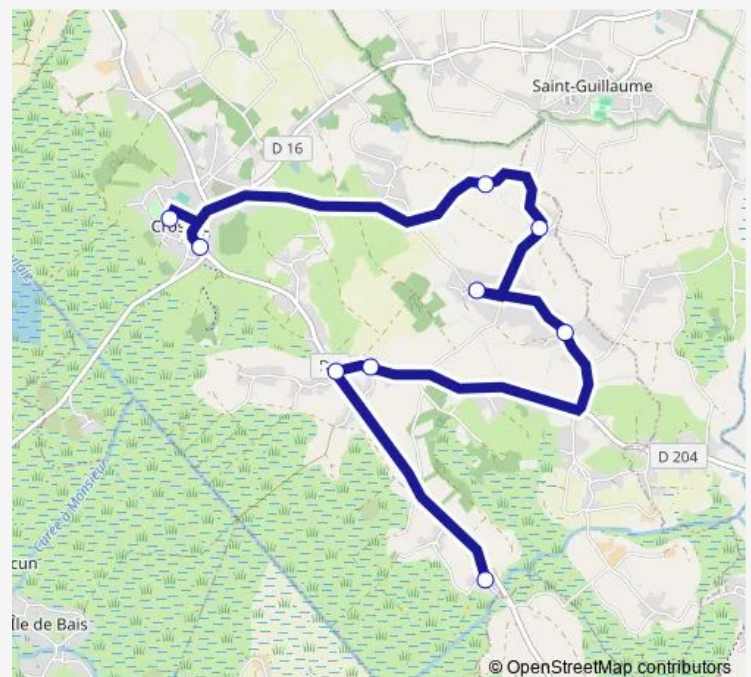

Direction

Ec Priv Montfort - Crossac — La Guesne - Lr Crossac

9 stops

[Open route schedule](#)

Ec Priv Montfort - Crossac

Ec Publ Condorcet - Crossac

Riom - Crossac

Mondrais la - Crossac

Tuesday 16:35

Wednesday —

Thursday 16:35

Friday 16:35

Saturday —

Sunday —

Route info

Direction: Ec Priv Montfort - Crossac

Stops: 9

Trip Duration: 0 hour 29 min

Direction

La Guesne - Lr Crossac — Ec Publ Condorcet - Crossac

9 stops

[Open route schedule](#)

La Guesne - Lr Crossac

Haut Rotz - Crossac

Route info

Direction: La Guesne - Lr Crossac

Stops: 9

Trip Duration: 0 hour 30 min

Direction

Gué le - Crossac — Ec Publ Condorcet - Crossac

11 stops

[Open route schedule](#)