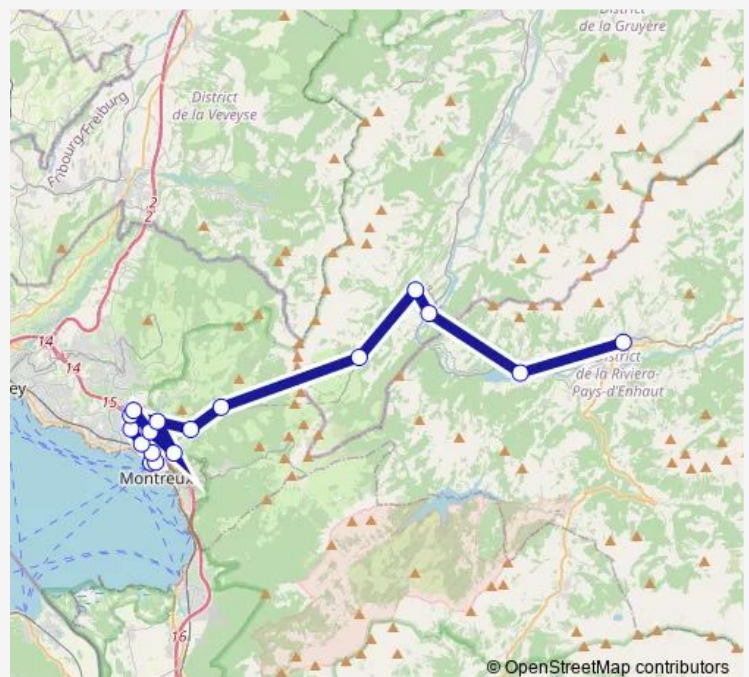

Tuesday 06:27-17:27

Wednesday 06:27-17:27

Thursday 06:27-17:27

Friday 06:27-17:27

Saturday 10:23-17:27

Sunday 10:23-17:27

Route info

Direction: Château-d'Oex

Stops: 15

Trip Duration: 1 hour 21 min

R34

Direction

Montreux — Château-d'Oex

17 stops

[Open route schedule](#)

Montreux