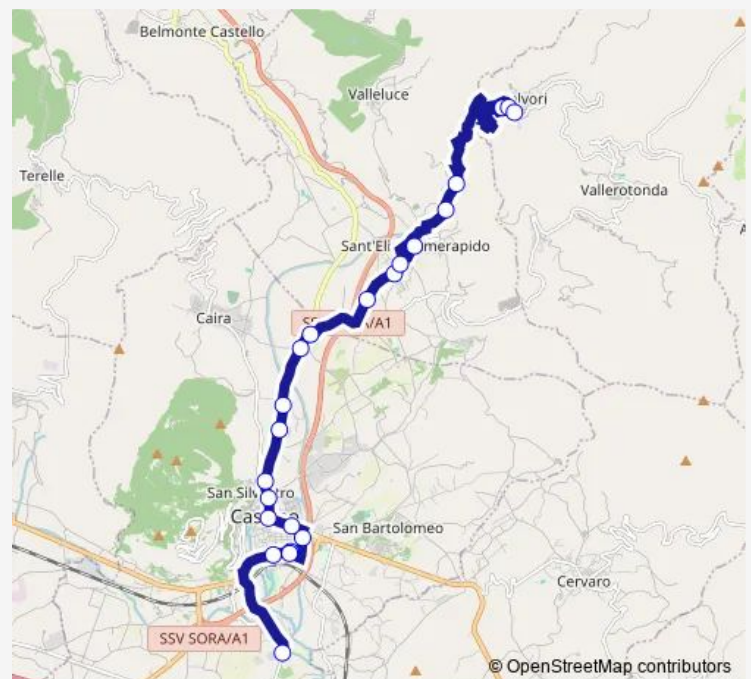

Sant'Elia | Santa Maria Palombara # f7987

Sant'Elia | La Croce # f7988

Vallerotonda | Viale Lombardia # f7989

Vallerotonda | Corso Repubblica # f7990

Route schedule

Cassino | Ponte Marozzo # f8251 — Vallerotonda | Valvori # f7991

Monday 14:30

Tuesday 14:30

Wednesday 14:30

Thursday 14:30

Friday 14:30

Saturday —

Sunday —

Route info

Direction: Cassino | Ponte Marozzo # f8251

Stops: 22

Trip Duration: 0 hour 50 min

Cassino - Valvori # Cs918a

Bus time schedules and route maps are available in an offline PDF at busmaps.com. Use the busmaps.com website to see live bus times, train schedule or subway schedule, and step-by-step directions for all public transit in Cassino