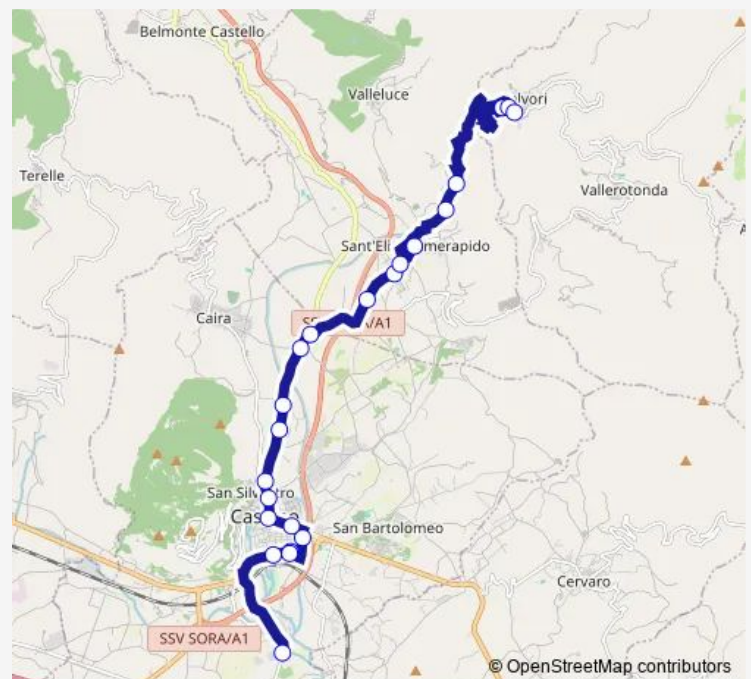

SANT'ELIA | La Croce # f7988

VALLEROTONDA | Viale Lombardia # f7989

VALLEROTONDA | Corso Repubblica # f7990

Route schedule

CASSINO | Ponte Marozzo # f8251 — VALLEROTONDA
| Valvori # f7991

Monday 14:30

Tuesday 14:30

Wednesday 14:30

Thursday 14:30

Friday 14:30

Saturday —

Sunday —

Route info

Direction: CASSINO | Ponte Marozzo # f8251

Stops: 22

Trip Duration: 0 hour 50 min

Cassino - Valvori # Cs918a

Bus time schedules and route maps are available in an offline PDF at busmaps.com. Use the busmaps.com website to see live bus times, train schedule or subway schedule, and step-by-step directions for all public transit in Cassino