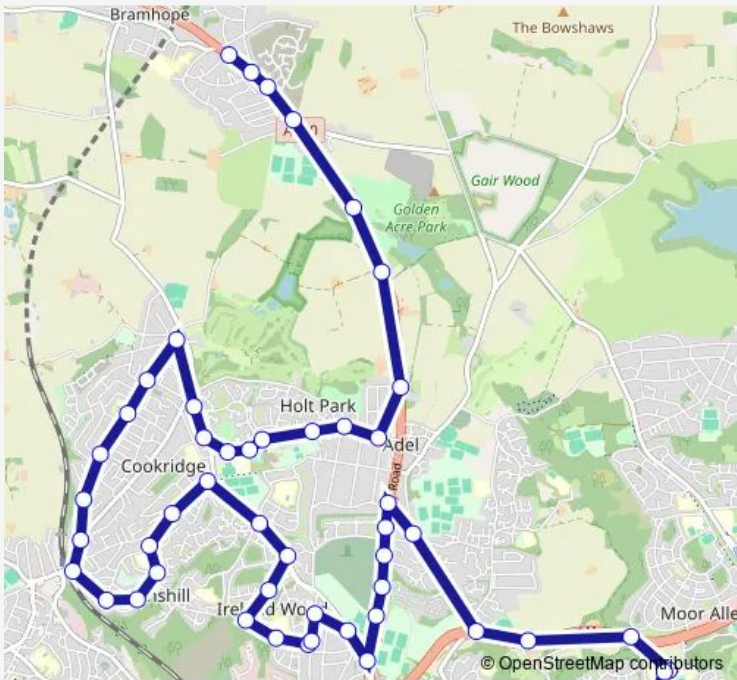

Bus CH22 Bramhope - Cardinal Heenan High Sch

[Go to website](#)

**Direction**  
 Breary Lane — Cardinal Heenan Turning Circle  
 50 stops  
[Open route schedule](#)

- Breary Lane
- Wynmore Avenue
- The Poplars
- Kings Road
- Golden Acre Park
- Parkway Hotel
- Kingsley Drive
- Whinfield
- Chestnut Drive
- Holt Drive
- Holt Park Centre B
- Ralph Thoresby Sch
- Tinshill Tower
- Holtdale Approach
- Tinshill Road
- Cookridge Lane
- Cookridge Vill Hall
- Holy Trinity School
- Moseley Wood App
- Woodhill Gardens
- Wood Hill Road

Route schedule  
 Breary Lane — Cardinal Heenan Turning Circle

Monday	07:30
Tuesday	07:30
Wednesday	07:30
Thursday	07:30
Friday	07:30
Saturday	—
Sunday	—

Route info  
 Direction: Breary Lane  
 Stops: 50  
 Trip Duration: 1 hour 0 min

## Route schedule

Cardinal Heenan Turning Circle — Breary Lane

Monday 15:40

---

Tuesday 15:40

---

Wednesday 15:40

---

## Route info

Direction: Cardinal Heenan Turning Circle

Stops: 49

Trip Duration: 1 hour 0 min

Silk Mill Avenue

Silk Mill Road

Horsforth Station

Wood Hill Road