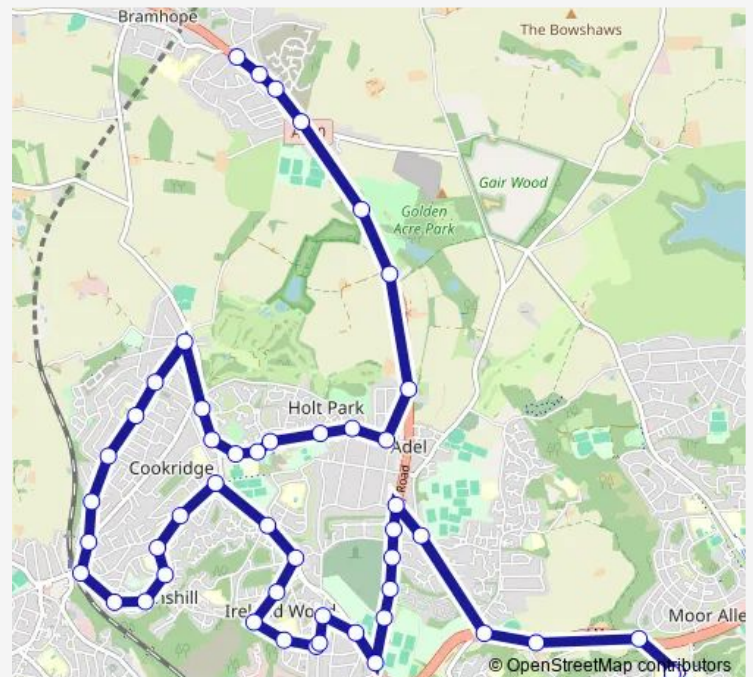

Moseley Wood App

Woodhill Gardens

Wood Hill Road

Route schedule

Breary Lane — Cardinal Heenan Turning Circle

Monday 07:30

Tuesday 07:30

Wednesday 07:30

Thursday 07:30

Friday 07:30

Saturday —

Sunday —

Route info

Direction: Breary Lane

Stops: 50

Trip Duration: 1 hour 0 min

■ CH22 — Bramhope - Cardinal Heenan High Sch

Horsforth Station

Tinshill Club

Silk Mill Road

Silk Mill Avenue

Woodnook Drive

Tinshill Avenue

Cookridge Fire Stn

Thursday 15:40

Friday 15:40

Saturday —

Sunday —

Route info

Direction: Cardinal Heenan Turning Circle

Stops: 49

Trip Duration: 1 hour 0 min