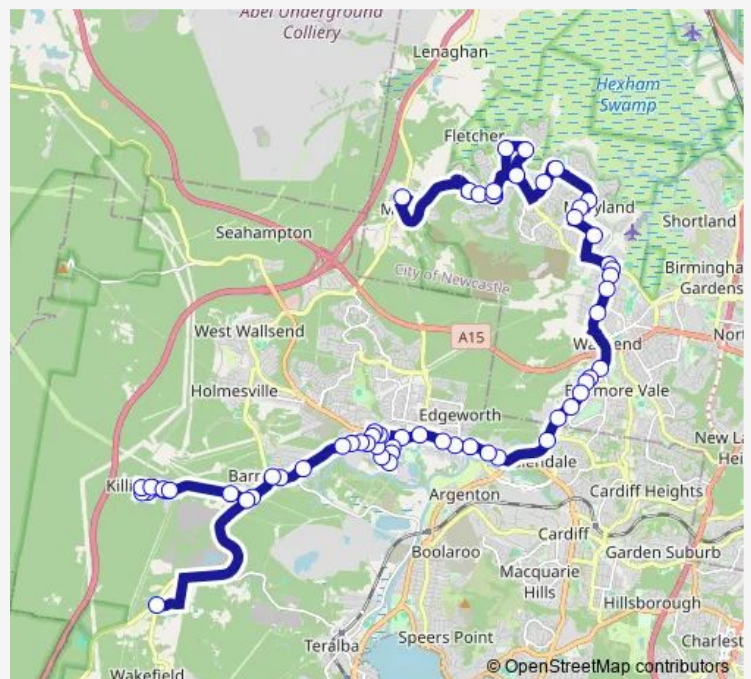

School Bus 6207 Bishop Tyrell College to Seahampton

[Go to website](#)

Direction

Minmi Public School, Woodford St — School Rd At Miller Rd

62 stops

[Open route schedule](#)

- Minmi Public School, Woodford St
- Brookfield Av Opp Arbour Av
- Minmi Rd Opp Highland Way
- Britannia Bvd At Broome St
- Britannia Bvd Before Minmi Rd
- Minmi Rd Opp Britannia Bvd
- Kurraka Dr Before Mitti St
- Awabakal Dr Opp Bataba Dr
- Bishop Tyrrell Anglican College, Awabakal Dr
- Glendore Public School, Maryland Dr
- Maryland Dr After Gundaroo Cct
- Maryland Dr At Mackillop Cl
- Maryland Shopping Centre, Boundary Rd
- Maryland Public School, Boundary Rd
- Mcnaughton Av Opp John T Bell Dr
- Minmi Rd Opp Fletcher St
- Wentworth St At Richardson St
- Wentworth St At Abel St
- Wentworth St At Charlotte St
- St Patrick's Primary School, Wentworth St
- Lake Rd At Jubilee Rd

Route schedule

Minmi Public School, Woodford St — School Rd At Miller Rd

| | |
|-----------|-------|
| Monday | 15:05 |
| Tuesday | 15:05 |
| Wednesday | 15:05 |
| Thursday | 15:05 |
| Friday | 15:05 |
| Saturday | — |
| Sunday | — |

Route info

Direction: Minmi Public School, Woodford St

Stops: 62

Trip Duration: 1 hour 9 min

6207 — Bishop Tyrell College to Seahampton

Lake Rd Opp Hanley St

Main Rd At Croudace Rd

123 Lake Rd

Edgeworth Town Square, Main Rd

Main Rd After Charles St

Garth St Opp Windsor St

Garth St At Velinda St

Garth St Opp Suttor St

Suttor St At Penrose St

Suttor St At Windsor St

Suttor St Before Main Rd