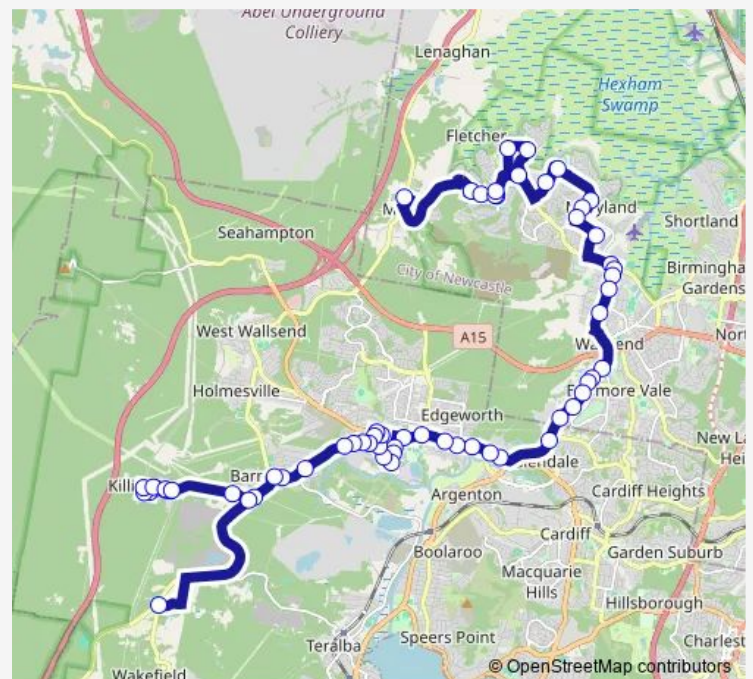

### Direction

Minmi Public School, Woodford St — School Rd At Miller Rd

62 stops

[Open route schedule](#)

- Minmi Public School, Woodford St
- Brookfield Av Opp Arbour Av
- Minmi Rd Opp Highland Way
- Britannia Bvd At Broome St
- Britannia Bvd Before Minmi Rd
- Minmi Rd Opp Britannia Bvd
- Kurraka Dr Before Mitti St
- Awabakal Dr Opp Bataba Dr
- Bishop Tyrrell Anglican College, Awabakal Dr
- Glendore Public School, Maryland Dr
- Maryland Dr After Gundaroo Cct
- Maryland Dr At Mackillop Cl
- Maryland Shopping Centre, Boundary Rd
- Maryland Public School, Boundary Rd
- Mcnaughton Av Opp John T Bell Dr
- Minmi Rd Opp Fletcher St
- Wentworth St At Richardson St
- Wentworth St At Abel St
- Wentworth St At Charlotte St
- St Patrick's Primary School, Wentworth St
- Lake Rd At Jubilee Rd

### Route schedule

Minmi Public School, Woodford St — School Rd At Miller Rd

Monday	15:05
Tuesday	15:05
Wednesday	15:05
Thursday	15:05
Friday	15:05
Saturday	—
Sunday	—

### Route info

Direction: Minmi Public School, Woodford St

Stops: 62

Trip Duration: 1 hour 9 min

6207 — Bishop Tyrell College to Seahampton

Lake Rd Opp Hanley St

Main Rd At Croudace Rd

123 Lake Rd