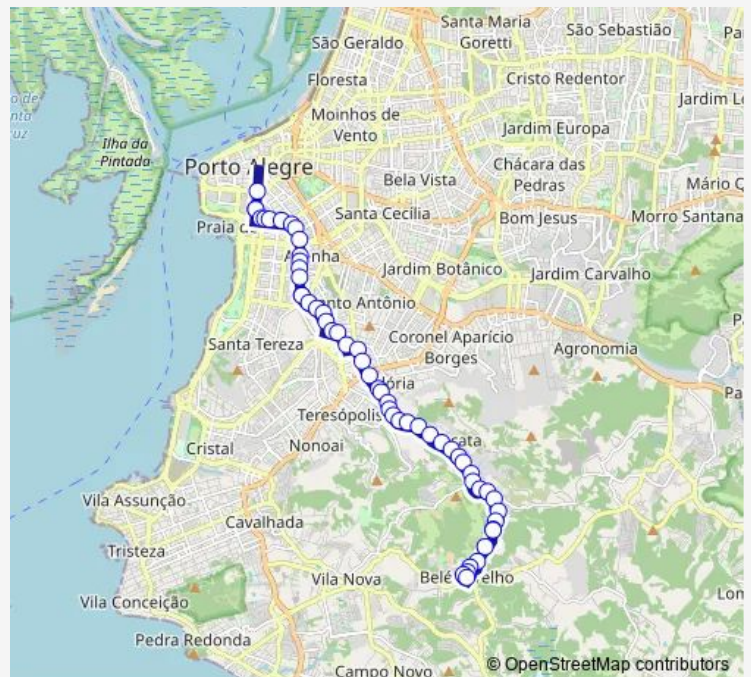

Direction

Borges DE Medeiros DF 1210 EF Caixa Econômica —
Joao DO Couto Praça Belem Velho

57 stops

[Open route schedule](#)

Borges DE Medeiros DF 1210 EF Caixa Econômica

Borges DE Medeiros 1565 Tj

Borges DE Medeiros 1555 Daer

Borges DE Medeiros Daer

Aureliano DE Figueiredo Pinto 475

Aureliano DE Figueiredo Pinto 501

Aureliano DE Figueiredo Pinto 575

Aureliano DE Figueiredo Pinto DF 848 Mercado Nacional

Aureliano DE Figueiredo Pinto DF 866

Erico Verissimo DF PÇ. Pça. Garibaldi

Erico Verissimo EF Ginásio Tesourinha

Erico Verissimo 307 Teatro Renascença - Salão Álvaro
Moreira

Erico Verissimo 627 NO Passeio

Erico Verissimo 751

Erico Verissimo 843

Erico Verissimo DF 1132 NO Passeio

Erico Verissimo 57

Erico Verissimo DF Renault

CEL Gastao Haslocher Mazon EF Praça EF Praça

CEL Gastao Haslocher Mazon 75 Estadio Olimpico

Route schedule

Borges DE Medeiros DF 1210 EF Caixa Econômica —
Joao DO Couto Praça Belem Velho

Monday	06:05-22:35
Tuesday	06:05-22:35
Wednesday	00:08-22:38
Thursday	06:05-22:35
Friday	00:08-22:38
Saturday	00:05-22:38
Sunday	00:08-22:38

Route info

Direction: Borges DE Medeiros DF 1210 EF Caixa
Econômica

Stops: 57

Trip Duration: 0 hour 30 min

2602 — Belem Velho / J. Pessoa