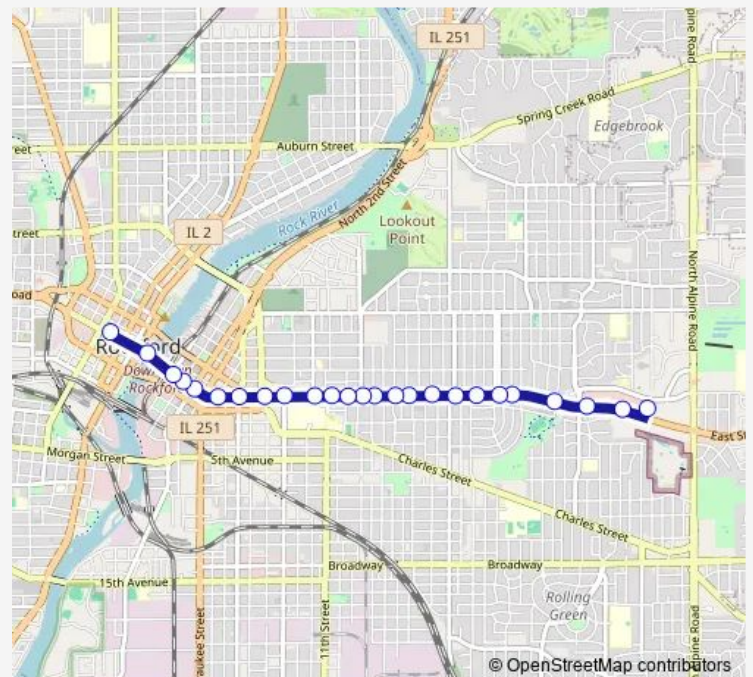

E State Longwood-NEC-Inbound

E State 6th St-NEC-Inbound

E State 4th St-NEC-Inbound

E State 2nd St-NEC-Inbound

Route schedule

Lynmar E State — Downtown Transfer Center

Monday	—
Tuesday	—
Wednesday	—
Thursday	—
Friday	—
Saturday	—
Sunday	23:50

Route info

Direction: Lynmar E State

Stops: 25

Trip Duration: 0 hour 20 min

36I — Perryville Alpine Night Limited

E State 1st St-NEC-Inbound

E State Madison-NEC-Inbound

W State Luther Center-N-Inbound

Downtown Transfer Center

Direction

Downtown Transfer Center Berth F — Walton Walmart-S

34 stops

[Open route schedule](#)

Downtown Transfer Center Berth F

Mulberry Church-SWC-Outbound

Chestnut S Main-SWC-Outbound

Sunday 18:00

Route info

Direction: Downtown Transfer Center Berth F

Stops: 34

Trip Duration: 0 hour 25 min

E State Equality Lodge-S-Outbound

E State Flintridge-S-Outbound

E State Easton Pkwy-SWC-Outbound