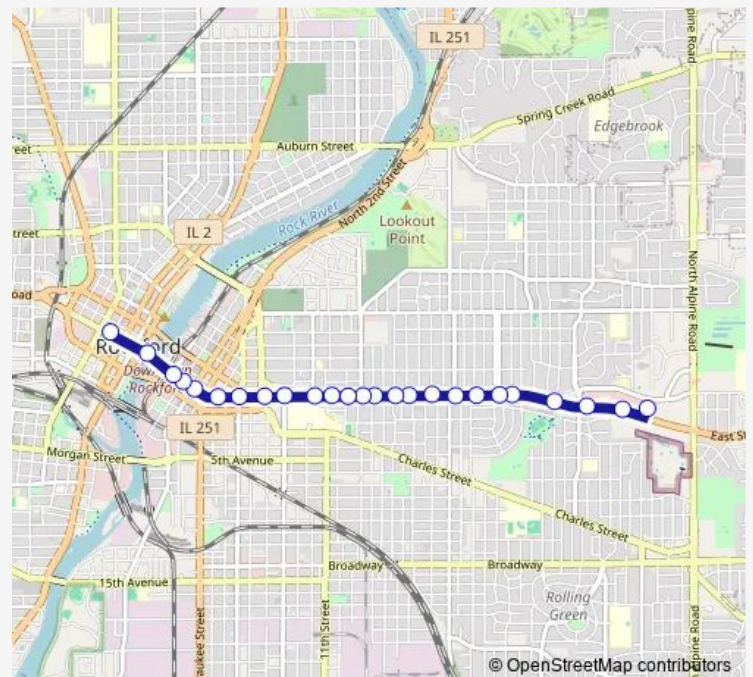

E State Longwood-NEC-Inbound

E State 6th St-NEC-Inbound

E State 4th St-NEC-Inbound

E State 2nd St-NEC-Inbound

Route schedule

Lynmar E State — Downtown Transfer Center

Monday	—
Tuesday	—
Wednesday	—
Thursday	—
Friday	—
Saturday	—
Sunday	23:50

Route info

Direction: Lynmar E State

Stops: 25

Trip Duration: 0 hour 20 min

36L — Perryville Alpine Night Limited

E State 1st St-NEC-Inbound

E State Madison-NEC-Inbound

W State Luther Center-N-Inbound

Downtown Transfer Center

Direction

Downtown Transfer Center Berth H — Walton Walmart-S

34 stops

[Open route schedule](#)

Downtown Transfer Center Berth H

Mulberry Church-SWC-Outbound

Chestnut S Main-SWC-Outbound

Sunday 18:00

Route info

Direction: Downtown Transfer Center Berth H

Stops: 34

Trip Duration: 0 hour 25 min

E State Equality Lodge-S-Outbound

E State Flintridge-S-Outbound

E State Easton Pkwy-SWC-Outbound