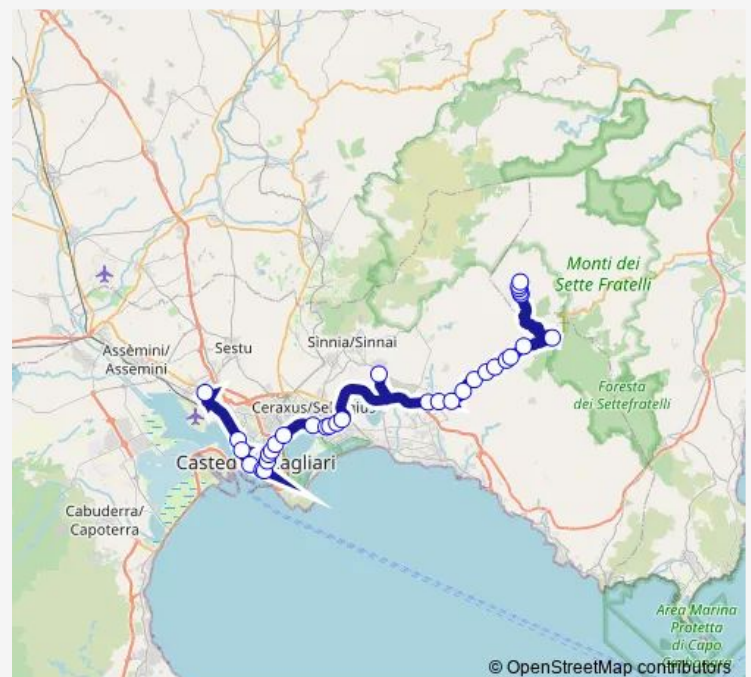

### Route schedule

Burcei — Elmas Ist. Agrario Duca Degli Abruzzi-Cortile

Monday 06:45

Tuesday 06:45

Wednesday 06:45

Thursday 06:45

Friday 06:45

Saturday 06:45

### Route info

Direction: Burcei

Stops: 30

Trip Duration: 1 hour 35 min

Cagliari Viale Marconi-Mercalli

Cagliari Viale Marconi-Scuole Medie

Cagliari VIA SAN Benedetto-Poste

Cagliari Buon Pastore