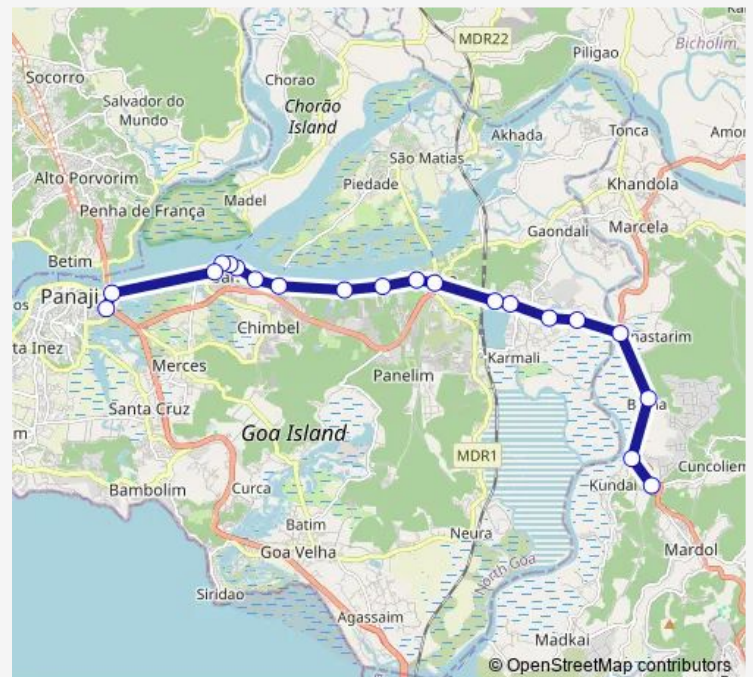

Bus PVT-Pni17 Kundai - Miramar Bch

[Go to website](#)

Direction

Kundaim Industrial Estate — Panaji KTC Bus Stand

20 stops

[Open route schedule](#)

Kundaim Industrial Estate

Kundaim

Boma

Banastari

Dhulaper

Syngenta

Corlim Industrial Estate

Corlim Petrol Pump

Old Goa Gandhi Circle

Old Goa

Baingini

St. Pedro

Divar Ferry

Ribandar Police Sation

Ribander Copel

Ribander Church

Chodna Ferry

Ribandar Patto

Panjim Ferry

Panaji KTC Bus Stand

Route schedule

Kundaim Industrial Estate — Panaji KTC Bus Stand

Monday 08:00

Tuesday 08:00

Wednesday 08:00

Thursday 08:00

Friday 08:00

Saturday 08:00

Sunday 08:00

Route info

Direction: Kundaim Industrial Estate

Stops: 20

Trip Duration: 0 hour 40 min

■ PVT-Pni17 — Kundai - Miramar Bch

BusMaps