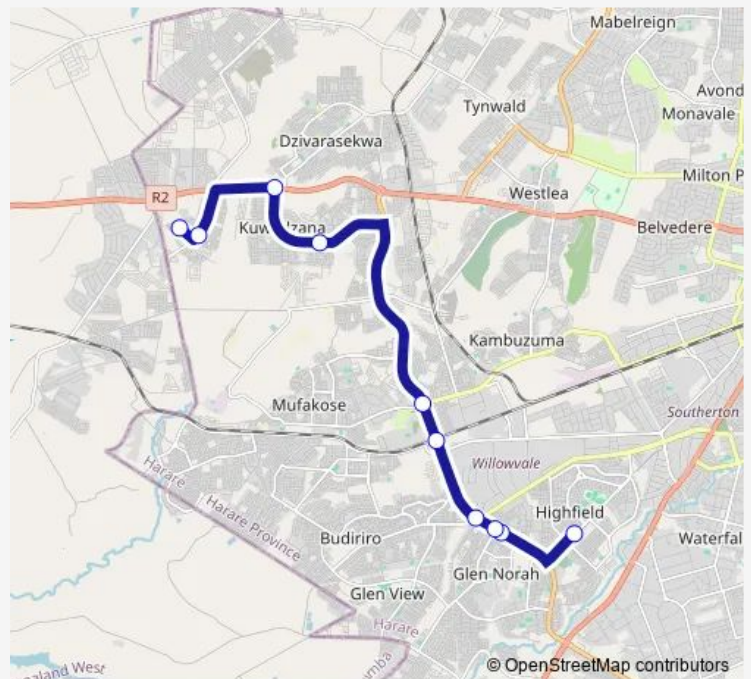

Communal Taxi Service Machipisa to Kuwadzana Extension

[Go to website](#)

Direction

Machipisa, Main Street — Kwadzana Extention Hub

10 stops

[Open route schedule](#)

Machipisa, Main Street

Western Triangle

Stop Borner Gumbe Road and High Glen Road

Corner Willowvale Road and High Glen Road

Corner Marimba Rd& High Glen Rd

Corner Mupani Road and High Glen Road

Kuwadzana 4 Shops Hub

Corner First Street and Bulwayo Road

Kuwadzana 8 Shops

Kwadzana Extention Hub

Route schedule

Machipisa, Main Street — Kwadzana Extention Hub

Monday	09:23
Tuesday	09:23
Wednesday	09:23
Thursday	09:23
Friday	09:23
Saturday	09:23
Sunday	09:23

Route info

Direction: Machipisa, Main Street

Stops: 10

Trip Duration: 0 hour 56 min

Machipisa to Kuwadzana Extension

Communal Taxi Service time schedules and route maps are available in an offline PDF at busmaps.com. Use the busmaps.com website to see live bus times, train schedule or subway schedule, and step-by-step directions for all public transit in Harare