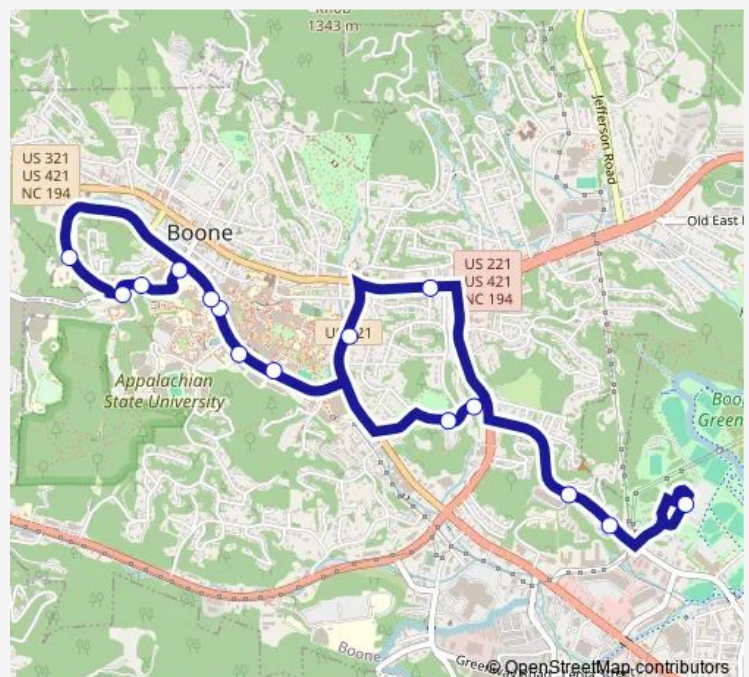

King St / Hillside Dr

Ivy Terrace

610 State Farm Rd

Route schedule

ASU State Farm Lot / Greenway — 610 State Farm Rd

Monday 07:08-18:05

Tuesday 07:08-18:05

Wednesday 07:08-18:05

Thursday 07:08-18:05

Friday 07:08-18:05

Saturday —

Sunday —

Route info

Direction: ASU State Farm Lot / Greenway

Stops: 15

Trip Duration: 0 hour 26 min

The schedule is provided in the local timezone. Times with "(+1)" indicate departures on the next day.

PDF file created on 2025-01-16

2024 BusMaps.com - All Rights Reserved