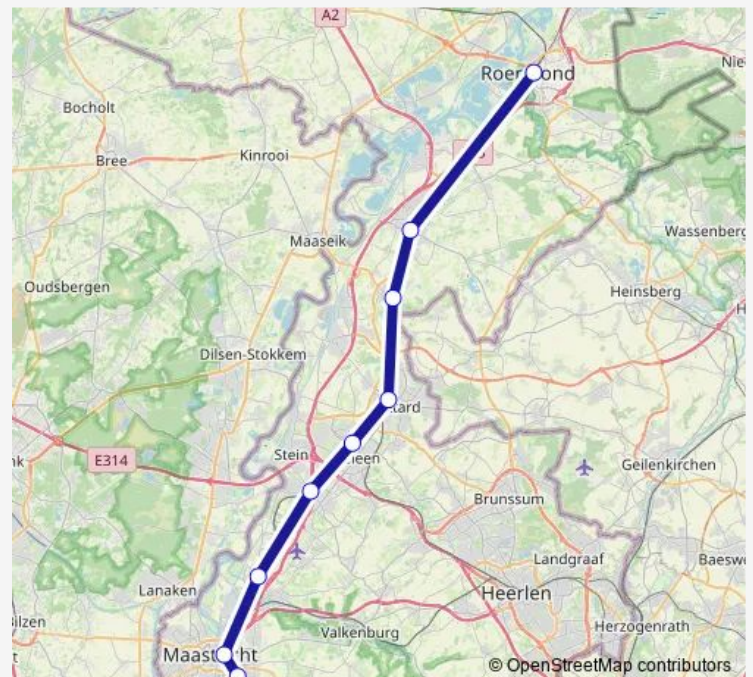

Meerssen, Bunde Bf

Beek, Elsloo Bf

Sittard-Geleen, Lutterade Bf

Sittard-Geleen, Sittard Bf

Echt-Susteren, Susteren Bf

Echt-Susteren, Echt Bf

Roermond, Bf

Route schedule

Maastricht, Randwyck Bf — Roermond, Bf

Monday 05:33-00:03⁺¹

Tuesday 05:33-00:03⁺¹

Wednesday 05:33-00:03⁺¹

Thursday 05:33-00:03⁺¹

Friday 05:33-00:03⁺¹

Saturday 06:03-00:03⁺¹

Sunday 07:03-00:03⁺¹

Route info

Direction: Maastricht, Randwyck Bf

Stops: 9

Trip Duration: 0 hour 52 min

Rs12

BusMaps

Direction

Roermond, Bf — Maastricht, Randwyck Bf

9 stops

[Open route schedule](#)

Roermond, Bf

Echt-Susteren, Echt Bf

Echt-Susteren, Susteren Bf

Sittard-Geleen, Sittard Bf

Sittard-Geleen, Lutterade Bf

Beek, Elsloo Bf