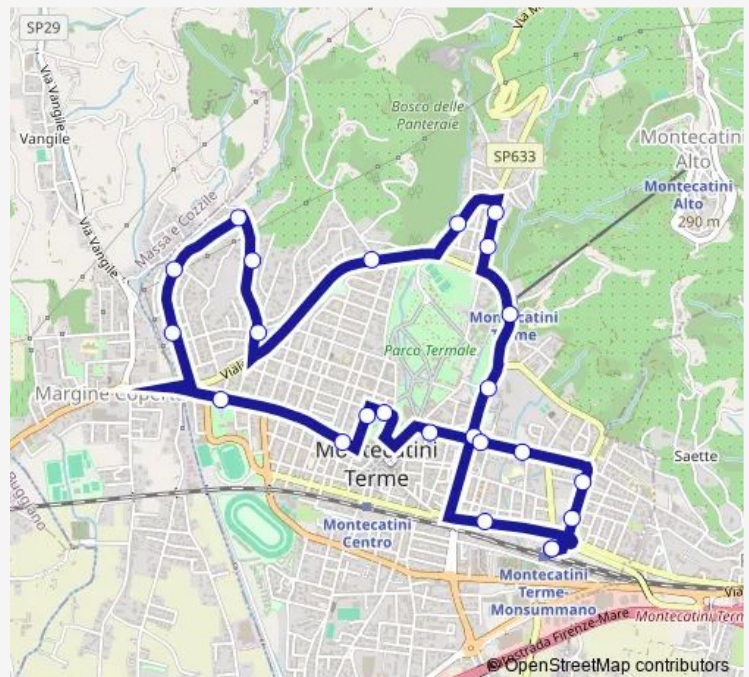

Direction

Montecatini Stazione — Montecatini Stazione (Arrivo)

24 stops

[Open route schedule](#)

Montecatini Stazione

C.So Matteotti, 121

V.Le Bicchierai, Fr. 115

V.Le Bicchierai, 82

V.Le Marconi, 6

Route schedule

Montecatini Stazione — Montecatini Stazione (Arrivo)

Monday 06:35-18:10

Tuesday 06:35-18:10

Wednesday —

Thursday —

Friday —

Saturday 06:35-18:10

Sunday —

Route info

Direction: Montecatini Stazione

Stops: 24

Trip Duration: 0 hour 25 min

U804 — Linea 1 Circolare Nord

Via Sardegna, 41

Via Sardegna, Incrocio Via Delle Rose

Montecatini Stazione (Arrivo)

U804 Bus time schedules and route maps are available in an offline PDF at busmaps.com. Use the busmaps.com website to see live bus times, train schedule or subway schedule, and step-by-step directions for all public transit in Montecatini-Terme