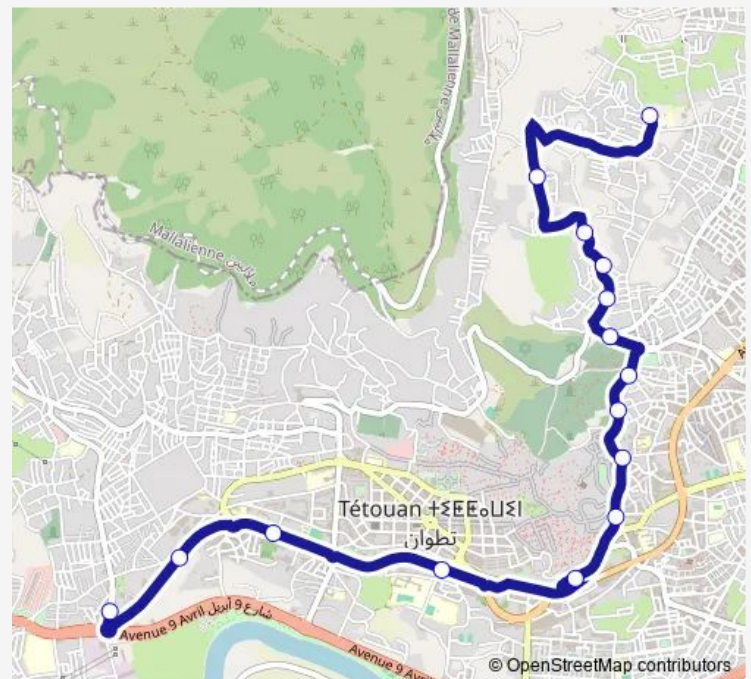

Tuesday 06:00-22:00

Wednesday 06:00-22:00

Thursday 06:00-22:00

Friday 06:00-22:00

Saturday 06:00-22:00

Sunday 06:00-22:00

Route info

Direction: Rif (Rommana)

Stops: 15

Trip Duration: 0 hour 30 min

L9

Direction

El Kariane — Rif (Rommana)

16 stops

[Open route schedule](#)

El Kariane