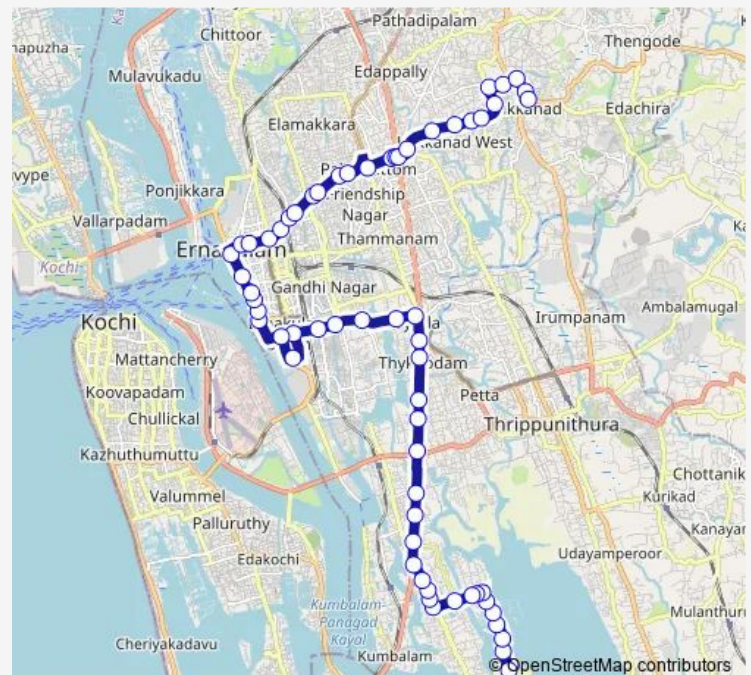

Thursday 06:00

Friday 06:00

Saturday 06:00

Sunday 06:00

Route info

Direction: Chathamma

Stops: 62

Trip Duration: 1 hour 23 min