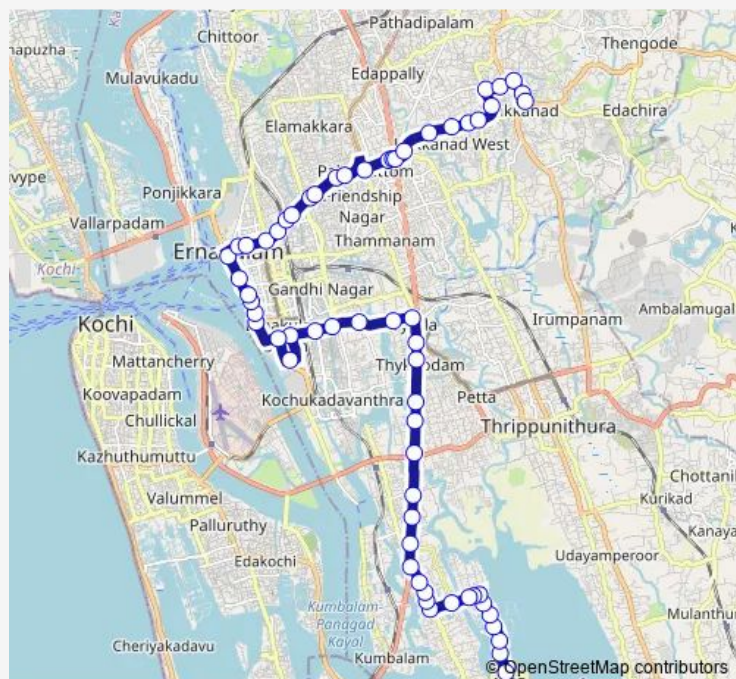

Thursday 06:00

Friday 06:00

Saturday 06:00

Sunday 06:00

Route info

Direction: Chathamma

Stops: 62

Trip Duration: 1 hour 23 min