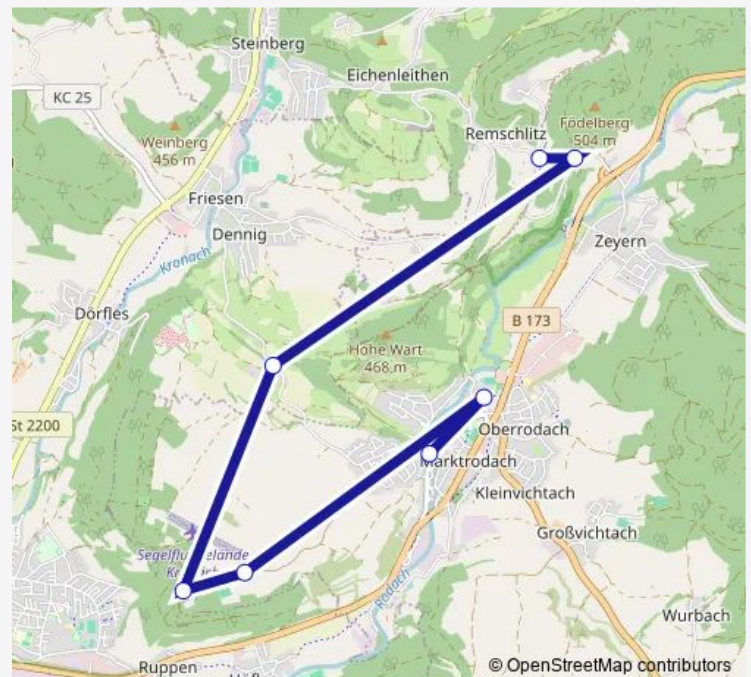

### Direction

Unterrodach Ortsmitte — Wilhelmsthal Eichleite 6

7 stops

[Open route schedule](#)

Unterrodach Ortsmitte

Marktrodach Schule

Marktrodach Ottenhof

Marktrodach Kreuzberg

Rennesberg Rennesberg

Zeyern Am Ludwigsland Nr. 6

Wilhelmsthal Eichleite 6

### Route schedule

Unterrodach Ortsmitte — Wilhelmsthal Eichleite 6

Monday 12:20-15:15

Tuesday 11:30-15:15

Wednesday 11:30-15:15

Thursday 12:20-15:15

Friday 11:30-12:20

Saturday —

### Route info

Direction: Unterrodach Ortsmitte

Stops: 7

Trip Duration: 0 hour 26 min

1693 Bus time schedules and route maps are available in an offline PDF at [busmaps.com](https://busmaps.com). Use the [busmaps.com](https://busmaps.com) website to see live bus times, train schedule or subway schedule, and step-by-step directions for all public transit in Kronach