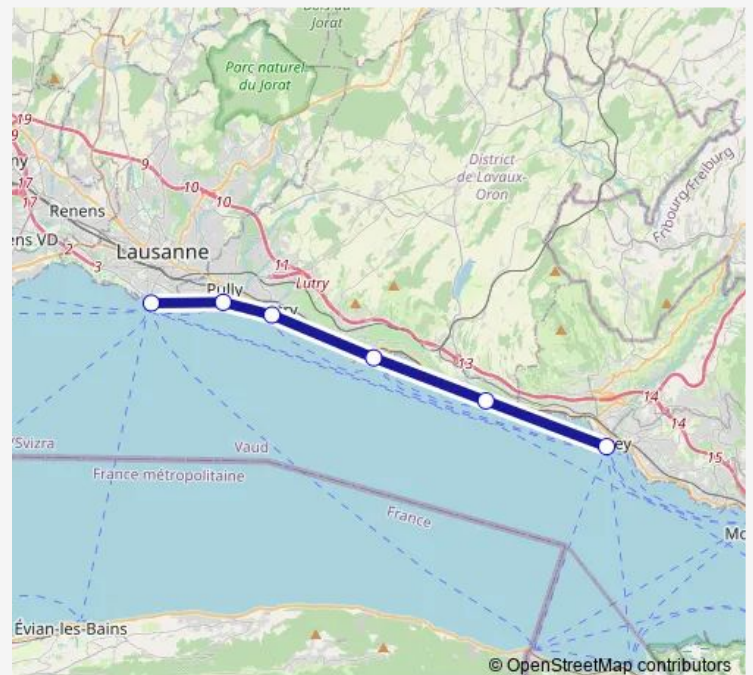

Ferry 3100 BAT 3100

[Go to website](#)

Direction

Lausanne-Ouchy (lac) — Vevey-Marché (lac)

6 stops

[Open route schedule](#)

Lausanne-Ouchy (lac)

Pully (lac)

Wednesday 12:35

Thursday 12:35

Friday 12:35

Saturday 12:35

Sunday 12:35

Route info

Direction: Lausanne-Ouchy (lac)

Stops: 6

Trip Duration: 1 hour 7 min

■ 3100 — BAT 3100

Direction

Vevey-Marché (lac) — Lausanne-Ouchy (lac)

6 stops

[Open route schedule](#)

Vevey-Marché (lac)

Rivaz-St-Saphorin (lac)

Route info

Direction: Lausanne-Ouchy (lac)

Stops: 2

Trip Duration: 0 hour 45 min

Direction

Vevey-Marché (lac) — Lausanne-Ouchy (lac)

2 stops

[Open route schedule](#)