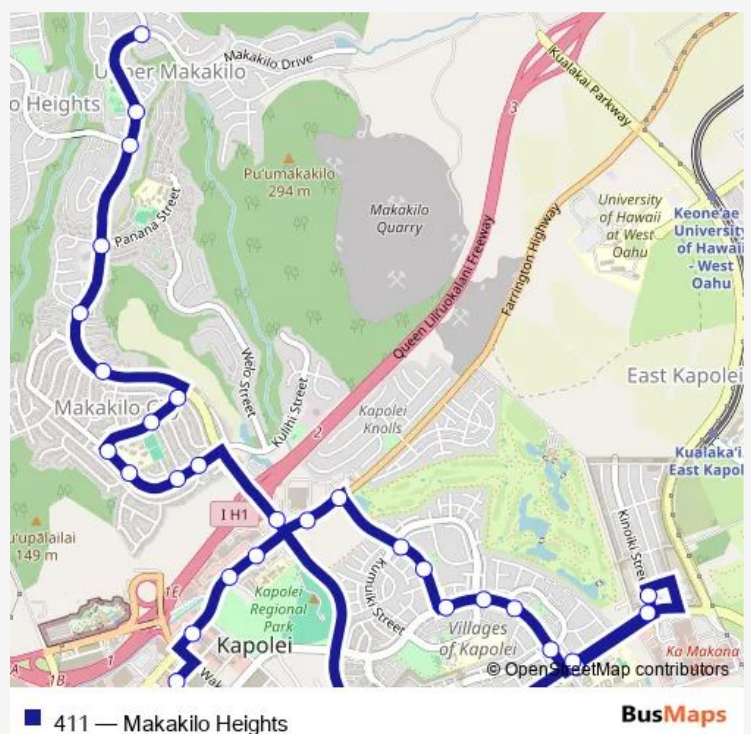

Thursday 04:45-20:31

Friday 04:45-20:31

Saturday 04:45-20:30

Sunday 04:45-20:30

Route info

Direction: Makakilo DR + OPP Kikaha St

Stops: 22

Trip Duration: 0 hour 17 min

Direction

Makakilo DR + OPP Kikaha St — Kapolei Transit Center - Stop 3

22 stops

[Open route schedule](#)

Makakilo DR + OPP Kikaha St

ALA HOI ST + Hunekai St

Hunekai ST + Kikaha St

Kikaha ST + Makakilo Dr

Thursday 06:15-00:40⁺¹

Friday 06:15-00:40⁺¹

Saturday 21:30-00:40⁺¹

Sunday 21:30-00:40⁺¹

Route info

Direction: Makakilo DR + OPP Kikaha St

Stops: 22

Trip Duration: 0 hour 13 min

Wednesday 04:30-00:15⁺¹

Thursday 04:30-00:15⁺¹

Friday 04:30-00:15⁺¹

Saturday 04:30-00:15⁺¹

Sunday 04:30-00:15⁺¹

Route info

Direction: Kapolei Transit Center - Stop 3

Stops: 31