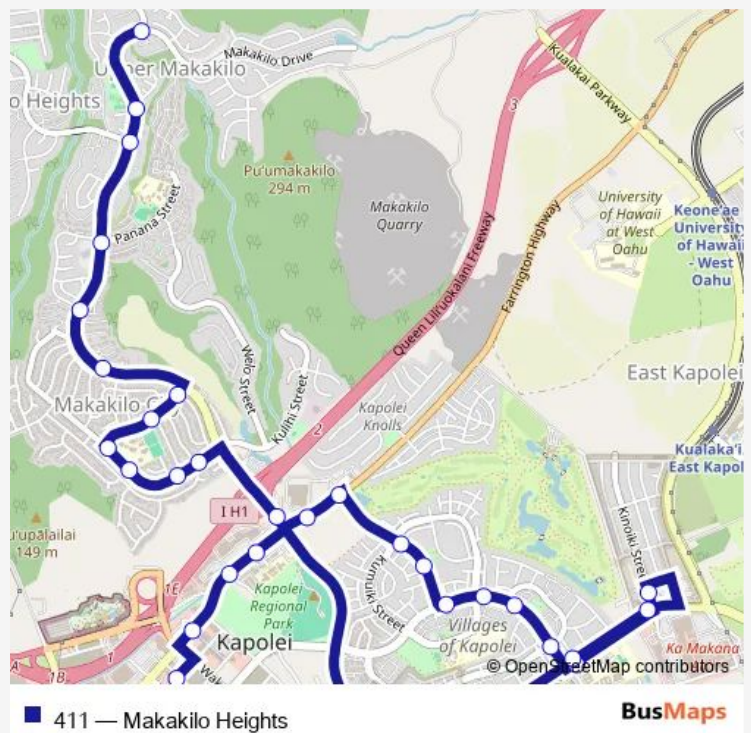

### Route schedule

Makakilo DR + OPP Kikaha St — Kapolei Transit Center - Stop 2

Monday 04:45-20:31

Tuesday 04:45-20:31

Wednesday 04:45-20:31

Thursday 04:45-20:31

Friday 04:45-20:31

Saturday 04:45-20:30

### Route info

Direction: Makakilo DR + OPP Kikaha St

Stops: 22

Trip Duration: 0 hour 15 min

## Route info

Direction: Makakilo DR + OPP Kikaha St

Stops: 22

Trip Duration: 0 hour 15 min

## Route info

Direction: Kapolei Transit Center - Stop 3

Stops: 31

Trip Duration: 0 hour 25 min

Anipeahi ST + Awawa St

Makakilo DR + OPP Newa St

Makakilo DR + OPP Kinohi Pl

Makakilo DR + Panana St