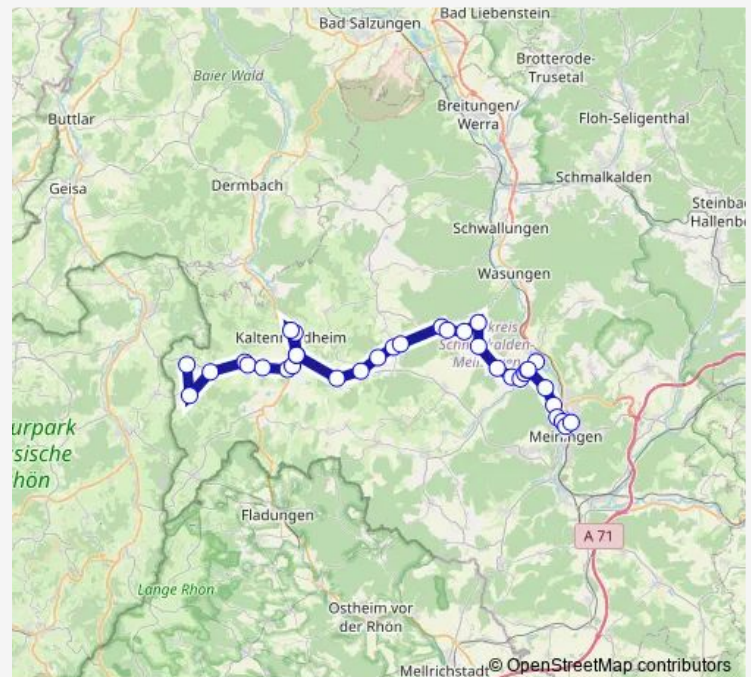

Erbsmühle

Route schedule

Meiningen, Busbahnhof — Oberweid

Monday 05:30-18:30

Tuesday 05:30-18:30

Wednesday 05:30-18:30

Thursday 05:30-18:30

Friday 05:30-18:30

Saturday —

Sunday —

Route info

Direction: Meiningen, Busbahnhof

Stops: 30

Trip Duration: 1 hour 1 min

Kaltennordheim, Bahnhof

Erbsmühle