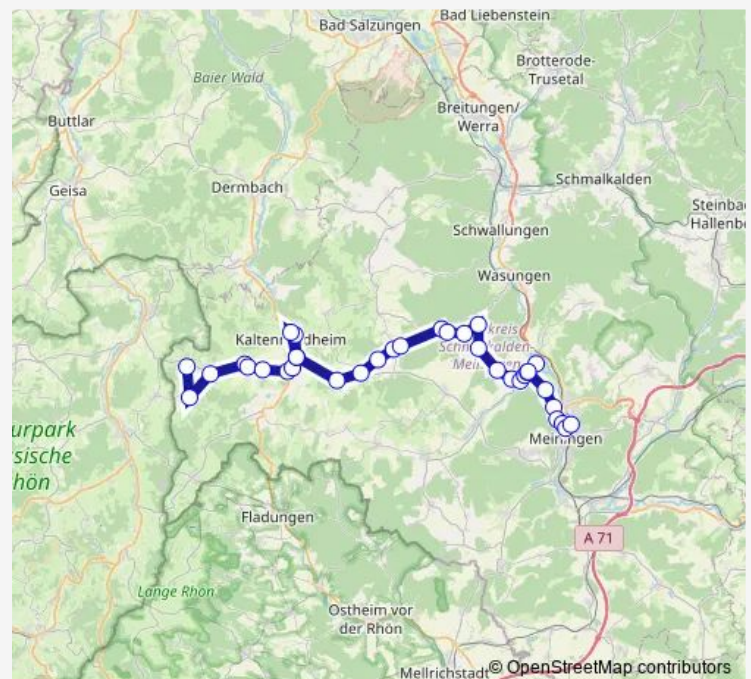

Erbsmühle

Route schedule

Meiningen, Busbahnhof — Oberweid

Monday 05:30-18:30

Tuesday 05:30-18:30

Wednesday 05:30-18:30

Thursday 05:30-18:30

Friday 05:30-18:30

Saturday —

Sunday —

Route info

Direction: Meiningen, Busbahnhof

Stops: 30

Trip Duration: 1 hour 1 min

Kaltennordheim, Bahnhof

Erbsmühle