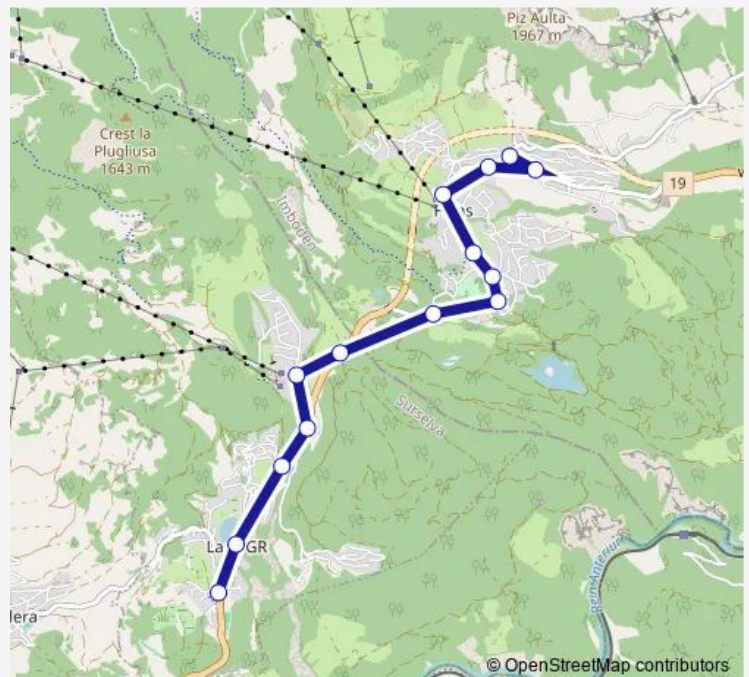

Friday 13:00-17:00

Saturday 13:00-17:00

Sunday 13:00-17:00

Route info

Direction: Laax GR, Demvitg

Stops: 12

Trip Duration: 0 hour 21 min

411 — B 411

Direction

Laax GR, posta — Flims Dorf, Wohnheim Plaids

13 stops

[Open route schedule](#)

Laax GR, posta

Laax GR, Demvitg

Laax GR, Marcau

Laax GR, Rancho

Thursday 11:22

Friday 11:22

Saturday —

Sunday —

Route info

Direction: Laax GR, Demvitg

Stops: 12

Trip Duration: 0 hour 19 min