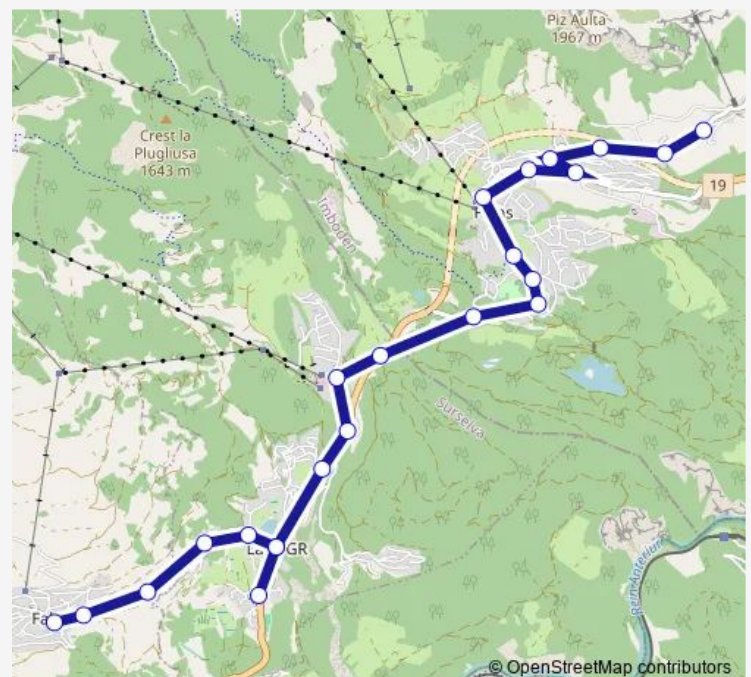

Bus 411 B 411

[Go to website](#)

Direction

Fidaz, Dorf — Falera, center

23 stops

[Open route schedule](#)

Fidaz, Dorf

Fidaz, Kirche

Flims Dorf, Spielplatz Plaids

Flims Dorf, Wohnheim Plaids

Flims Dorf, Denter Vias

Flims Dorf, Post

Flims Dorf, Bergbahnen

Flims Waldhaus, Promenada

Flims Waldhaus, Segnes

Flims Waldhaus, Caumasee

Flims Waldhaus, Camping

Laax GR, Staderas

Laax GR, Bergbahnen

Laax GR, Rancho

Laax GR, Marcau

Laax GR, posta

Laax GR, Demvitg

Laax GR, posta

Laax GR, See/Lag

Laax GR, Fau

Falera, Chintguns

Route schedule

Fidaz, Dorf — Falera, center

Monday 09:09-18:09

Tuesday 09:09-18:09

Wednesday 09:09-18:09

Thursday 09:09-18:09

Friday 09:09-18:09

Saturday 09:09-18:09

Sunday 09:09-18:09

Route info

Direction: Fidaz, Dorf

Stops: 23

Trip Duration: 0 hour 38 min

411 — B 411

BusMaps