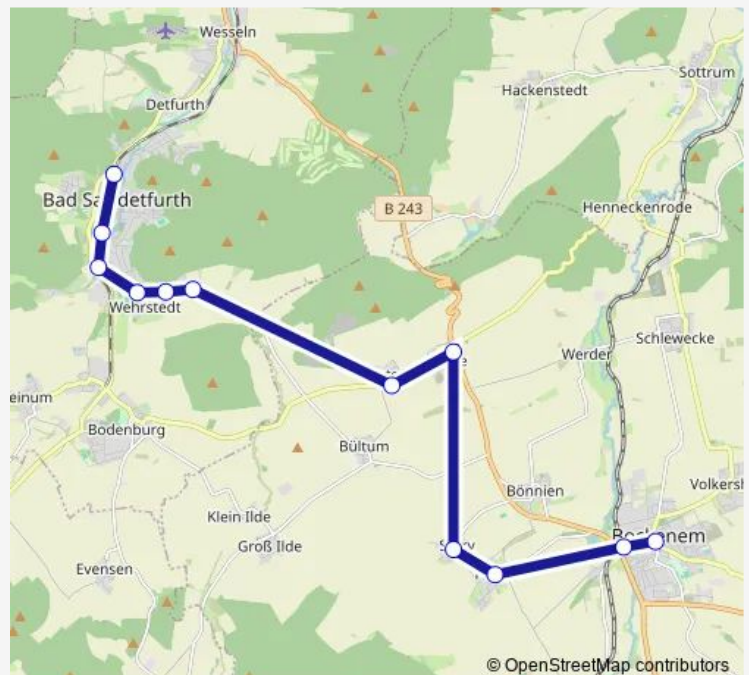

### Route schedule

Bad Salzdetfurth/Bahnhof — Bockenem/Thornburyplatz

Monday 06:00-19:00

Tuesday 06:00-19:00

Wednesday 06:00-19:00

Thursday 06:00-19:00

Friday 06:00-19:00

Saturday —

### Route info

Direction: Bad Salzdetfurth/Bahnhof

Stops: 12

Trip Duration: 0 hour 27 min