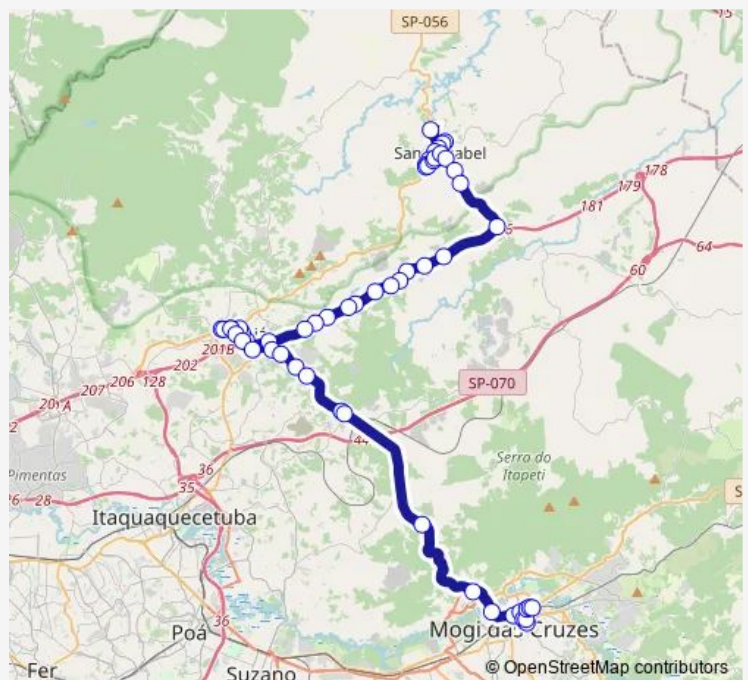

**Route schedule**

Av. Pref. Jose Raimundo Lobo 6 - Recento No Ceu Santa Isabel - SP 07500-000 Brasil — Avenida Francisco Rodrigues Filho 1500

Monday	04:50-23:10
Tuesday	04:50-23:10
Wednesday	04:50-23:10
Thursday	04:50-23:10
Friday	04:50-23:10
Saturday	05:00-23:10
Sunday	05:00-23:05

**Route info**

Direction: Av. Pref. Jose Raimundo Lobo 6 - Recento No Ceu Santa Isabel - SP 07500-000 Brasil

Stops: 55

Trip Duration: 1 hour 40 min

Avenida Coronel Bertoldo 856 - Parque Santa Tereza  
Santa Isabel - SP 07500-000 Brasil