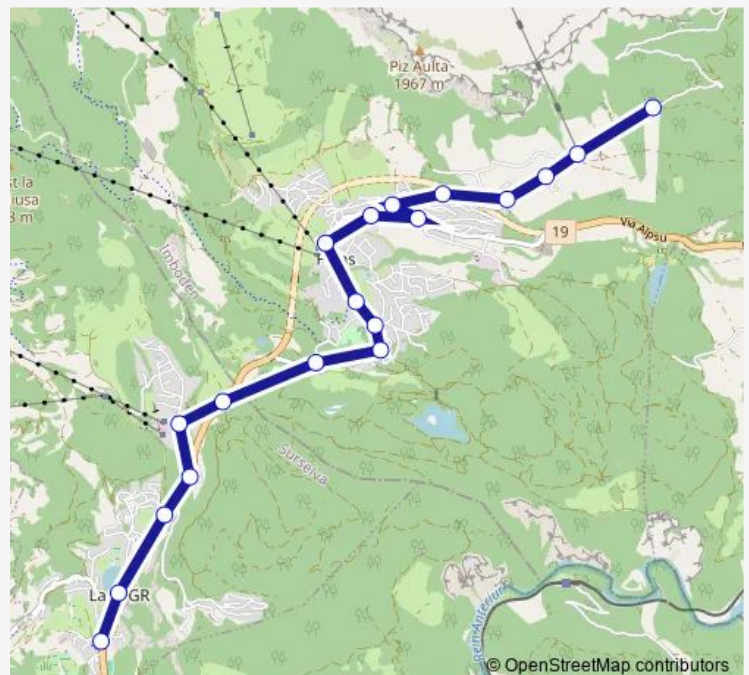

Saturday 09:22

Sunday 09:22

Route info

Direction: Laax GR, Demvitg

Stops: 19

Trip Duration: 0 hour 31 min

■ 411 — B 411

BusMaps

Direction

Fidaz, Waldrand — Laax GR, posta

20 stops

[Open route schedule](#)

Fidaz, Waldrand

Fidaz, Pinut

Fidaz, Dorf

Fidaz, Kirche

Trip Duration: 0 hour 31 min

Direction

Fidaz, Waldrand — Laax GR, Demvitg

19 stops

[Open route schedule](#)

Fidaz, Waldrand

Fidaz, Pinut

Fidaz, Dorf