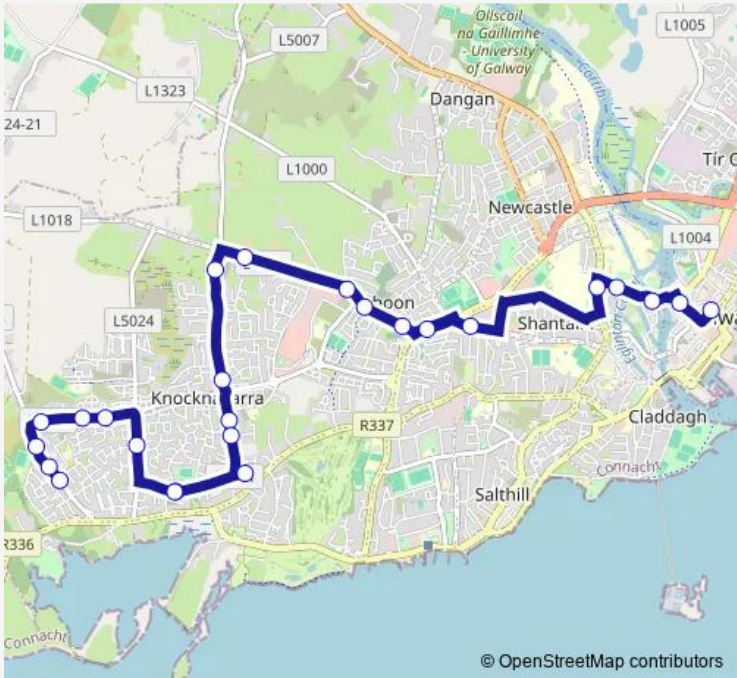

Bus 411 Mount Prospect - Eyre Square

[Go to website](#)

Direction
 Ros Ard — Eyre Square
 27 stops
[Open route schedule](#)

- Ros Ard
- Liosmór
- Páirc na Ceapaí
- Binn Bhán
- Fána an Bhúrcaigh
- Port an Chairrín
- Mainéar Mhóin na Lao
- Clós na dtúdarach
- Círín na Mara
- Páirc Chnoc na Cathrach
- Arda an Chlaí Bháin
- Clybaun Court
- Hawthorn Place
- Ard Fraoigh
- Cul Aitinn
- Linn Bheag
- Rosan Glas
- Gort Greine
- Rockfield Park
- Gleann Dara
- Westside Shopping Centre

Route schedule
 Ros Ard — Eyre Square

Monday	07:00-22:45
Tuesday	07:00-22:45
Wednesday	07:00-22:45
Thursday	07:00-22:45
Friday	07:00-22:45
Saturday	07:45-20:45
Sunday	11:15-20:45

Route info
 Direction: Ros Ard
 Stops: 27
 Trip Duration: 0 hour 26 min

Wednesday 07:45-23:15

Thursday 07:45-23:15

Friday 07:45-23:15

Saturday 08:15-21:15

Sunday 11:45-21:15

Route info

Direction: Eyre Square

Stops: 25