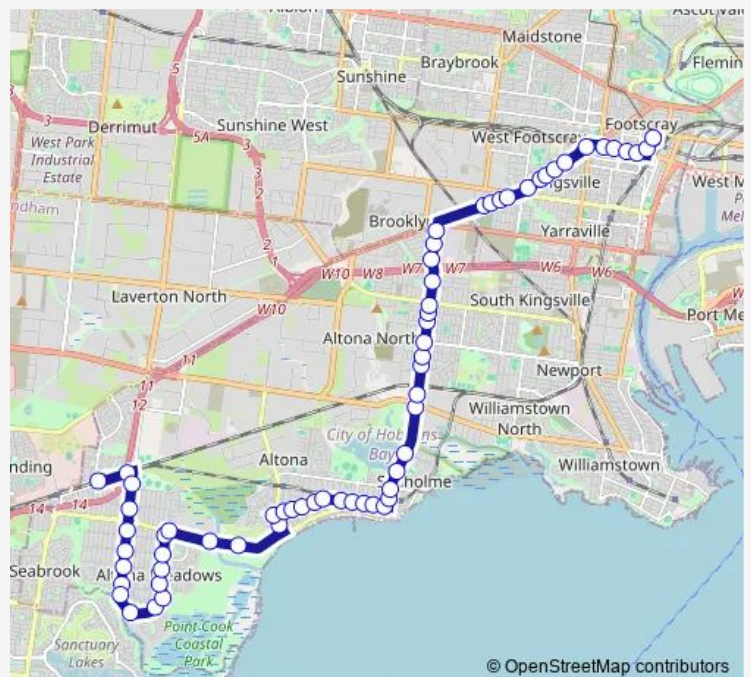

Bus 411 Laverton Station - Footscray

[Go to website](#)

Direction

Laverton Station/Railway Ave (Laverton) — Leeds St/Paisley St (Footscray)

63 stops

[Open route schedule](#)

- Laverton Station/Railway Ave (Laverton)
- Linden St/Railway Ave (Altona Meadows)
- Hall Ave/Merton St (Altona Meadows)
- Cameron Ave/Merton St (Altona Meadows)
- Central Square Shopping Centre/Merton St (Altona Meadows)
- Trafalgar Ave/Merton St (Altona Meadows)
- May Ave/Merton St (Altona Meadows)
- Brown Ave/Merton St (Altona Meadows)
- Chiarella Pl/Merton St (Altona Meadows)
- Featherby Way/Victoria St (Altona Meadows)
- Altona Green Park/Victoria St (Altona Meadows)
- Tatman Dr/Victoria St (Altona Meadows)
- South Ave/Victoria St (Altona Meadows)
- Nelson Ave/Victoria St (Altona Meadows)
- Trafalgar Ave/Victoria St (Altona Meadows)
- Queen St/Victoria St (Altona Meadows)
- Victoria St/Queen St (Altona Meadows)
- Altona Sports Centre/Queen St (Altona)
- Men's Shed Network/Queen St (Altona)
- Myrtle Gr/Maidstone St (Altona)

Route schedule

Laverton Station/Railway Ave (Laverton) — Leeds St/Paisley St (Footscray)

Monday	05:40-20:49
Tuesday	05:40-20:49
Wednesday	05:40-20:49
Thursday	05:40-20:49
Friday	05:40-20:49
Saturday	06:54-21:30
Sunday	06:54-21:31

Route info

Direction: Laverton Station/Railway Ave (Laverton)

Stops: 63

Trip Duration: 0 hour 54 min

411 — Laverton Station - Footscray

Blyth St/Maidstone St (Altona)

Mulga St/Blyth St (Altona)

Rankin St/Blyth St (Altona)

Sunday 08:01-18:39

Route info

Direction: Leeds St/Paisley St (Footscray)

Stops: 63

Trip Duration: 0 hour 47 min

Hendren Ave/Millers Rd (Altona North)

Hobbs St/Millers Rd (Altona North)

Berkeley Cres/Millers Rd (Altona North)