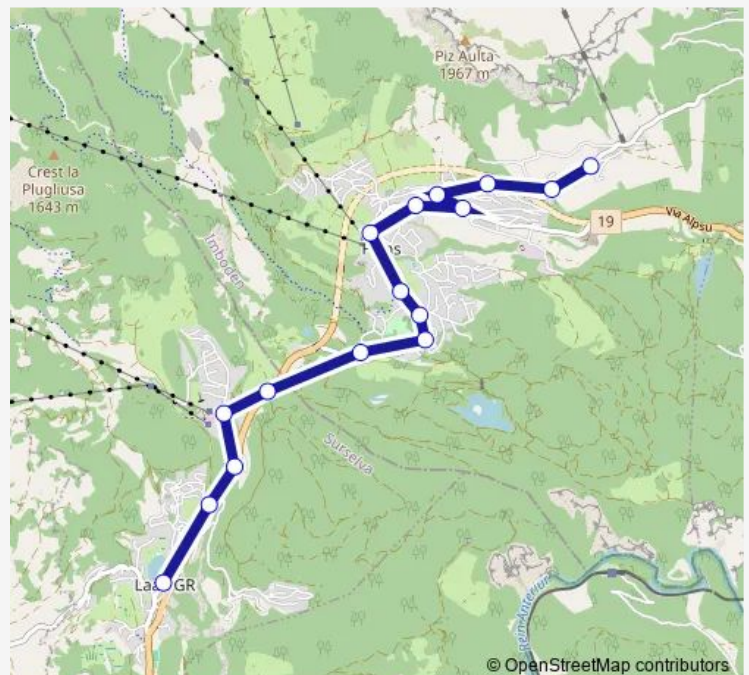

Monday 21:40

Tuesday 21:40

Wednesday 21:40

Thursday 21:40

Friday 21:40

Saturday 21:40

Sunday 21:40

Route info

Direction: Fidaz, Dorf

Stops: 16

Trip Duration: 0 hour 23 min

■ 411 — B 411

Direction

Laax GR, posta — Fidaz, Dorf

16 stops

[Open route schedule](#)

Route schedule

Laax GR, posta — Fidaz, Dorf

Monday 06:56

Tuesday 06:56

Wednesday 06:56

Thursday 06:56

Friday 06:56

Saturday 06:56