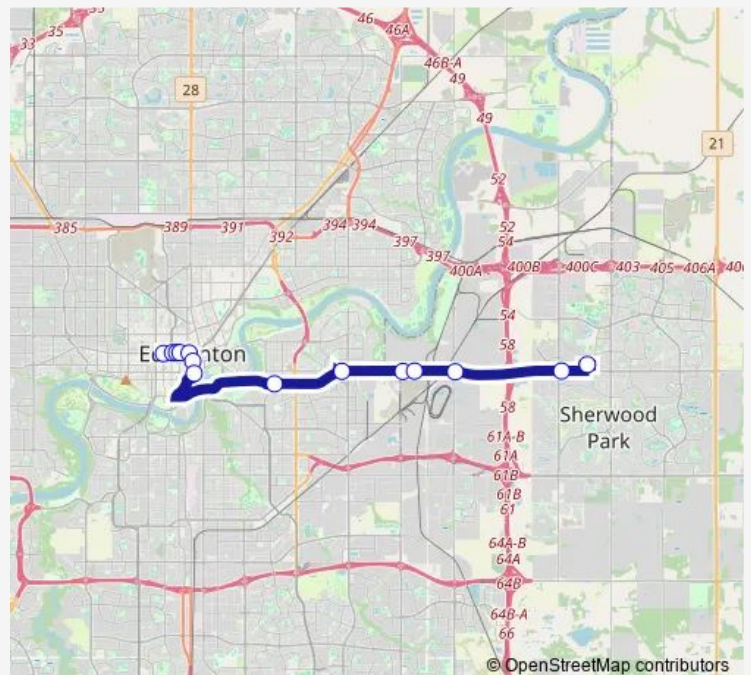

### Direction

Bethel Transit Terminal — 107 Street & 104 Avenue

13 stops

[Open route schedule](#)

Bethel Transit Terminal

Baseline Rd & Broadview Dr

Baseline Rd & 17 St

Baseline Rd & 30 St

107 Street & 104 Avenue

### Route schedule

Bethel Transit Terminal — 107 Street & 104 Avenue

Monday 05:45-23:15

Tuesday 05:45-23:15

Wednesday 05:45-23:15

Thursday 05:45-23:15

Friday 05:45-23:15

Saturday 07:15-23:15

### Route info

Direction: Bethel Transit Terminal

Stops: 13

Trip Duration: 0 hour 28 min

**Direction**

107 Street &amp; 104 Avenue — Bethel Transit Terminal

14 stops

[Open route schedule](#)