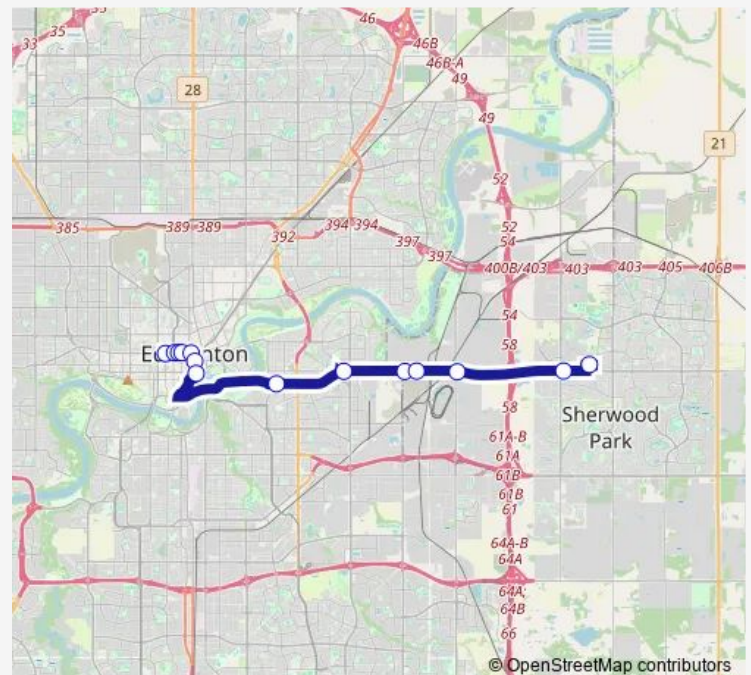

### Direction

Bethel Transit Terminal — 107 Street & 104 Avenue

13 stops

[Open route schedule](#)

Bethel Transit Terminal

Baseline Rd & Broadview Dr

Baseline Rd & 17 St

Baseline Rd & 30 St

107 Street & 104 Avenue

### Route schedule

Bethel Transit Terminal — 107 Street & 104 Avenue

Monday 05:45-23:15

Tuesday 05:45-23:15

Wednesday 05:45-23:15

Thursday 05:45-23:15

Friday 05:45-23:15

Saturday 07:15-23:15

### Route info

Direction: Bethel Transit Terminal

Stops: 13

Trip Duration: 0 hour 30 min

**Direction**

107 Street &amp; 104 Avenue — Bethel Transit Terminal

14 stops

[Open route schedule](#)