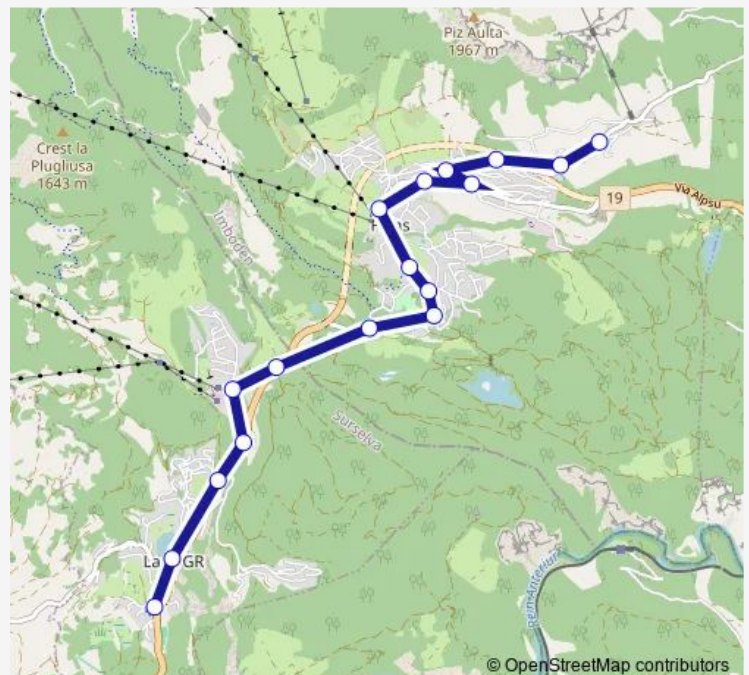

Route info

Direction: Laax GR, Demvitg

Stops: 17

Trip Duration: 0 hour 26 min

411 — B 411

Direction

Fidaz, Dorf — Laax GR, posta

18 stops

Thursday 11:09

Friday 11:09

Saturday 11:09

Sunday 11:09

Route info

Direction: Fidaz, Dorf

Stops: 18

Trip Duration: 0 hour 26 min

Stops: 17

Trip Duration: 0 hour 26 min

Direction

Fidaz, Dorf — Laax GR, Demvitg

17 stops

[Open route schedule](#)

Fidaz, Dorf

Fidaz, Kirche

Route info

Direction: Fidaz, Dorf

Stops: 17

Trip Duration: 0 hour 23 min

Direction

Fidaz, Dorf — Laax GR, posta

17 stops

[Open route schedule](#)