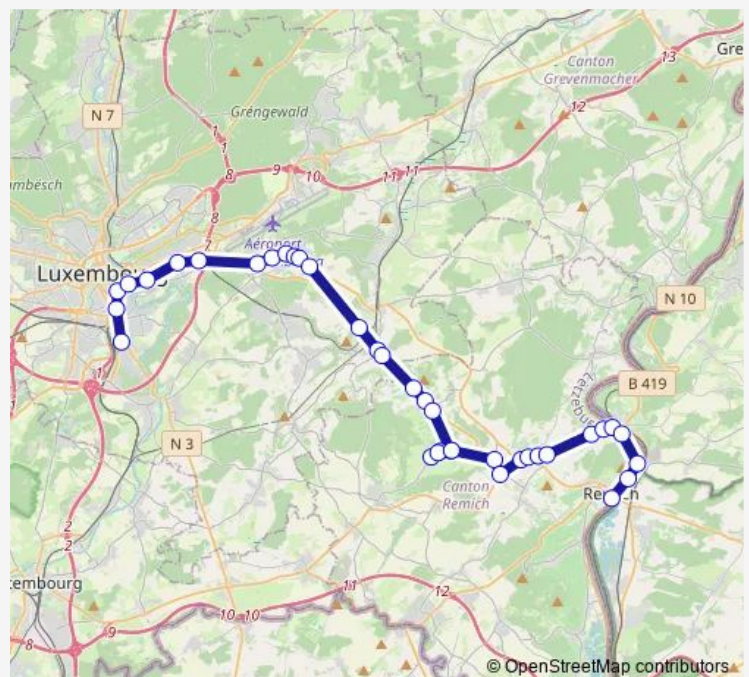

Roedt, Reidt

Waldbredimus, Hanner Lautesch

Waldbredimus, Kiirch

Route schedule

LUX Bonnevoie, Lycée Bouneweg PE Quai 3 — Remich, Gare

Monday 05:00-23:00

Tuesday 05:00-23:00

Wednesday 05:00-23:00

Thursday 05:00-23:00

Friday 05:00-23:00

Saturday 05:00-23:00

Sunday 07:00-22:00

Route info

Direction: LUX Bonnevoie, Lycée Bouneweg PE Quai 3

Stops: 37

Trip Duration: 0 hour 48 min

Tuesday 05:00-23:00

Wednesday 05:00-23:00

Thursday 05:00-23:00

Friday 05:00-23:00

Saturday 05:00-23:00

Sunday 07:00-22:00

Route info

Direction: Remich, Gare

Stops: 37

Trip Duration: 0 hour 51 min

Sandweiler, Koschterjanshaff

Sandweiler, Schiltzperdgen

Sandweiler, Kiirch

Sandweiler, Kapellebierg

Sandweiler, Kontrollstatioun

Sandweiler, Scheedbësch