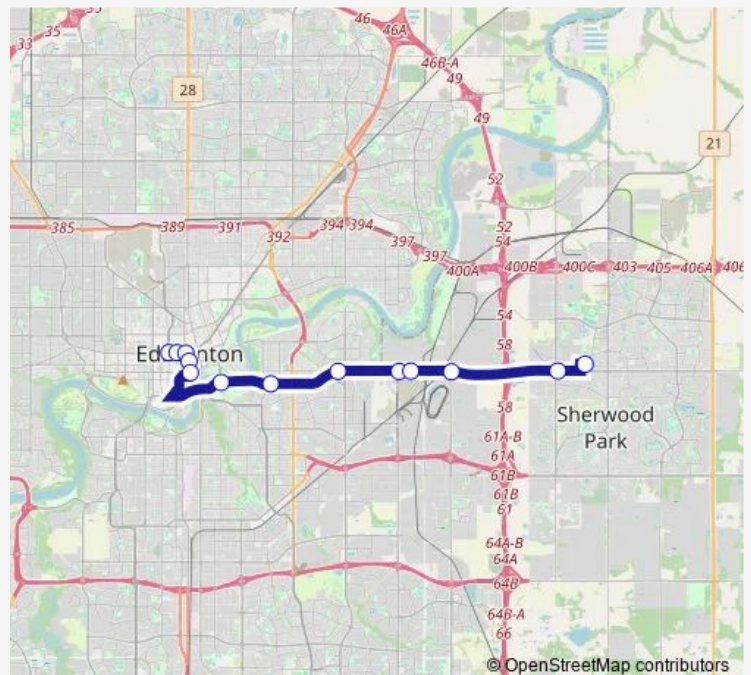

Baseline Rd & 17 St

Baseline Rd & Broadmoor Blvd

Bethel Transit Terminal

Route schedule

105 Street & 104 Avenue — Bethel Transit Terminal

Monday 06:11-23:43

Tuesday 06:11-23:43

Wednesday 06:11-23:43

Thursday 06:11-23:43

Friday 06:11-23:43

Saturday 07:43-23:43

Sunday 08:43-19:43

Route info

Direction: 105 Street & 104 Avenue

Stops: 13

Trip Duration: 0 hour 27 min

Direction

Bethel Transit Terminal — 105 Street & 104 Avenue

14 stops

[Open route schedule](#)

Bethel Transit Terminal

Baseline Rd & Broadview Dr

Baseline Rd & 17 St

Baseline Rd & 30 St

Friday 05:45-23:15

Saturday 07:15-23:15

Sunday 08:15-19:15

Route info

Direction: Bethel Transit Terminal

Stops: 14

Trip Duration: 0 hour 28 min

Direction