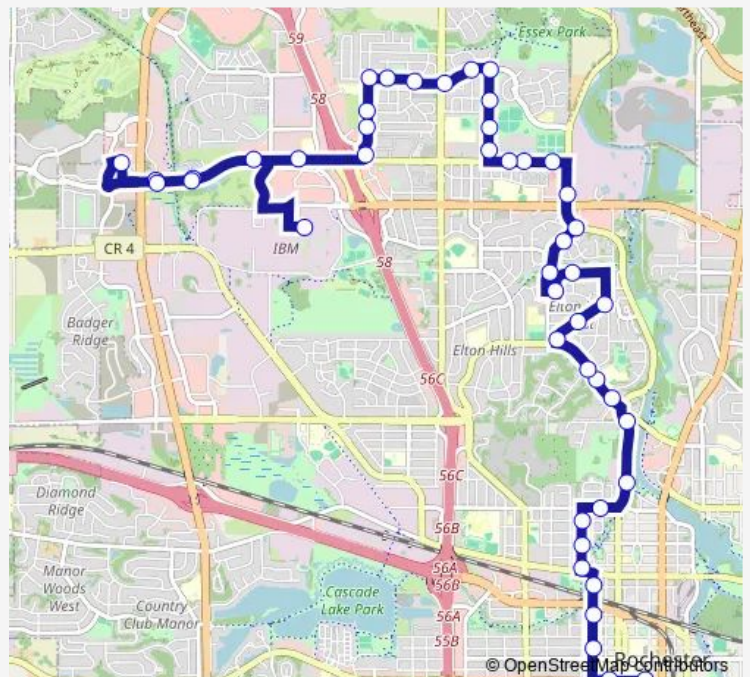

Direction

Pwtoc Depot — IBM Campus AND S OF 37 ST Nw

2 stops

[Open route schedule](#)

Pwtoc Depot

IBM Campus AND S OF 37 ST Nw

Route schedule

Pwtoc Depot — IBM Campus AND S OF 37 ST Nw

Monday	04:55-05:25
Tuesday	04:55-05:25
Wednesday	04:55-05:25
Thursday	04:55-05:25
Friday	04:55-05:25
Saturday	—
Sunday	—

Route info

Direction: Pwtoc Depot

Stops: 2

Trip Duration: 0 hour 12 min

Direction

IBM Campus AND S OF 37 ST Nw — Downtown Transit CTR D

37 stops

[Open route schedule](#)

IBM Campus AND S OF 37 ST Nw

E FR RD AND 22 AVE Nw

22 AVE NW AND 42 ST Nw

22 AVE NW AND 44 ST Nw

48 ST NW AND 21 1/2 AVE Nw

48 ST NW AND 19 AVE Nw

Saturday —

Sunday —

Route info

Direction: Downtown Transit CTR B

Stops: 46

Trip Duration: 0 hour 33 min

41 ST NW East OF 11 AVE Nw

41 ST NW AND 11 AVE Nw