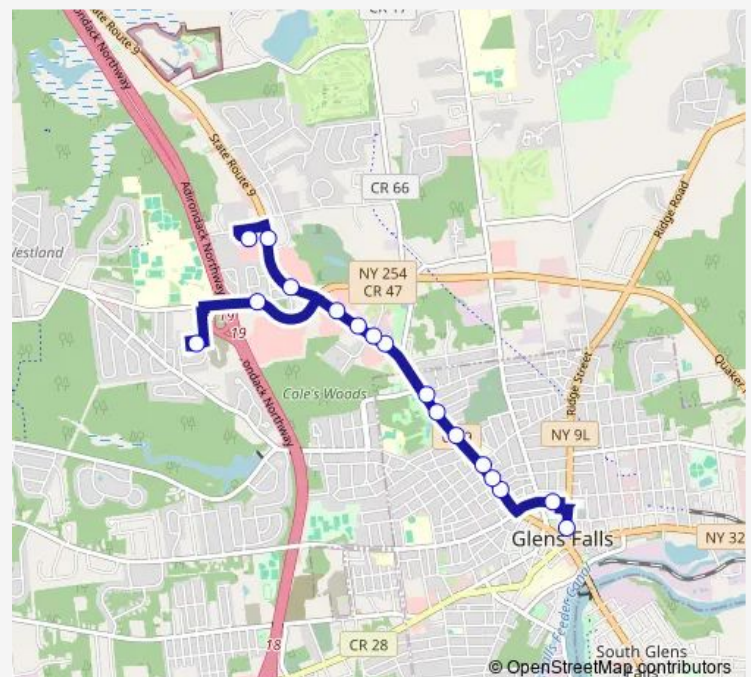

Glen St & Grove Ave

Glen St & W Notre Dame St

Glen St & Bacon St

211 Glen St Downtown

Ridge Street Terminal

### Route schedule

Walmart (Weeks Road) — Ridge Street Terminal

Monday 07:15-18:23

Tuesday 07:15-18:23

Wednesday 07:15-18:23

Thursday 07:15-18:23

Friday 07:15-18:23

Saturday 07:15-17:52

### Route info

Direction: Walmart (Weeks Road)

Stops: 17

Trip Duration: 0 hour 15 min

411 — Glen St / Walmart

**Direction**

Walmart (Weeks Road) — Ridge Street Terminal

29 stops

## Route info

Direction: Walmart (Weeks Road)

Stops: 29

Trip Duration: 1 hour 0 min

Glen St & W Notre Dame St

Glen St & Bacon St

211 Glen St Downtown

Ridge Street Terminal