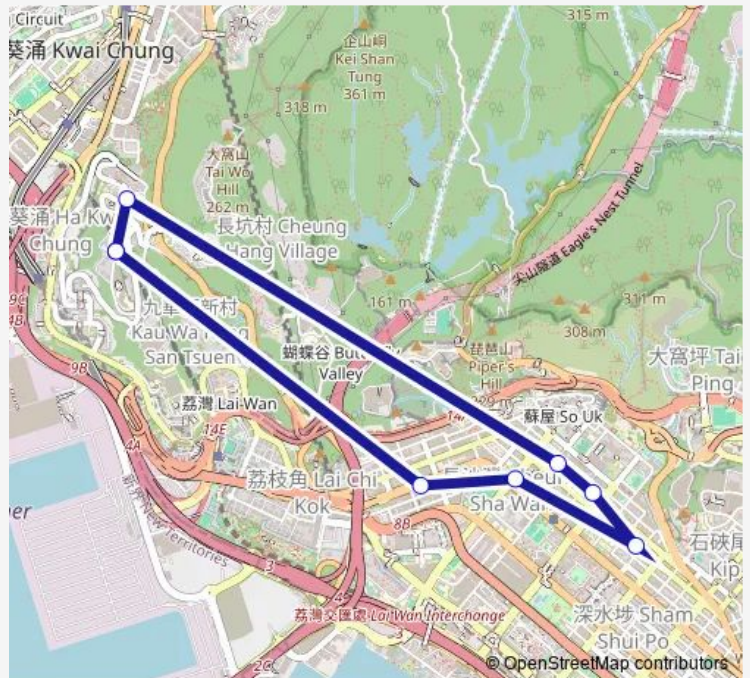

Bus 411 Kwai Chung (LAI Kong Street) - Sham Shui PO (UN Chau Street) (Circular)

[Go to website](#)

Direction
 LAI KONG STREET, NEAR HIGHLAND PARK BLOCK 1
 — LAI KONG STREET, NEAR HIGHLAND PARK BLOCK 1

8 stops

[Open route schedule](#)

- LAI KONG STREET, NEAR HIGHLAND PARK BLOCK 1
- LAI YIU STREET, NEAR LOK YIU HOUSE
- CASTLE PEAK ROAD NEAR HING WAH STREET
- NO. 238 CASTLE PEAK ROAD
- UN CHAU STREET, NEAR LUNG FUNG BUILDING
- HING WAH STREET, NEAR UN HONG HOUSE, UN CHAU ESTATE
- CHEUNG SHA WAN ROAD, NEAR CHEUNG SHA WAN PLAZA
- LAI KONG STREET, NEAR HIGHLAND PARK BLOCK 1

Route schedule
 LAI KONG STREET, NEAR HIGHLAND PARK BLOCK 1
 — LAI KONG STREET, NEAR HIGHLAND PARK BLOCK 1

Monday	06:30-22:30
Tuesday	06:30-22:30
Wednesday	06:30-22:30
Thursday	06:30-22:30
Friday	06:30-22:30
Saturday	06:30-22:30
Sunday	06:30-22:30

Route info

Direction: LAI KONG STREET, NEAR HIGHLAND PARK BLOCK 1

Stops: 8

Trip Duration: 0 hour 37 min

■ 411 — Kwai Chung (LAI Kong Street) - Sham Shui PO (UN Chau Street) (Circular) **BusMaps**

411 Bus time schedules and route maps are available in an offline PDF at busmaps.com. Use the busmaps.com website to see live bus times, train schedule or subway schedule, and step-by-step directions for all public transit in Sham Shui Po