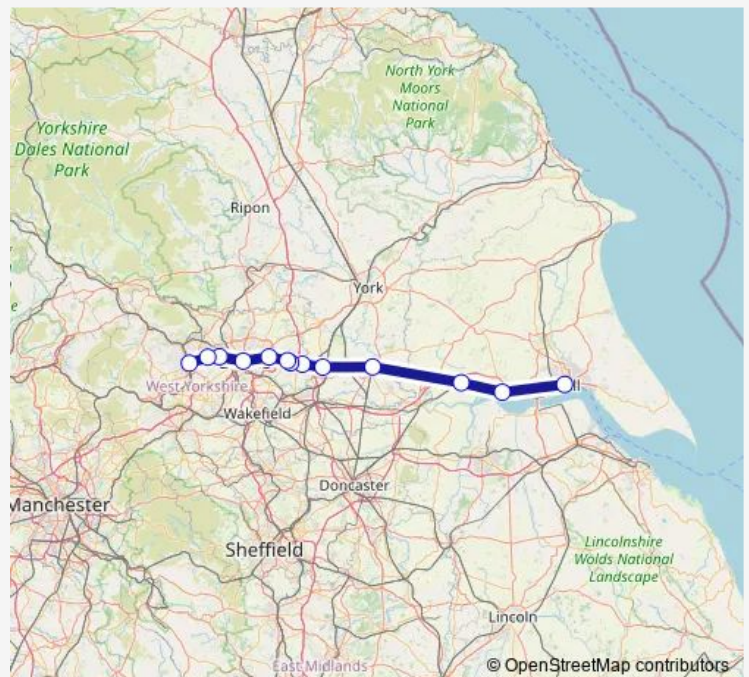

## Rail Nt:Hul->Bdi NT train service from HUL to Bdi

[Go to website](#)

### Direction

Hull — Bradford Interchange

13 stops

[Open route schedule](#)

- Hull
- Brough
- Gilberdyke
- Selby
- South Milford
- Micklefield
- East Garforth
- Garforth
- Cross Gates
- Leeds
- Bramley (West Yorks)
- New Pudsey
- Bradford Interchange

### Route schedule

Hull — Bradford Interchange

Monday	—
Tuesday	—
Wednesday	—
Thursday	—
Friday	—
Saturday	22:15
Sunday	—

### Route info

Direction: Hull

Stops: 13

Trip Duration: 1 hour 34 min

■ Nt:Hul->Bdi — NT train service from HUL to Bdi

Nt:Hul->Bdi Rail time schedules and route maps are available in an offline PDF at [busmaps.com](https://busmaps.com). Use the [busmaps.com](https://busmaps.com) website to see live bus times, train schedule or subway schedule, and step-by-step directions for all public transit in Leeds