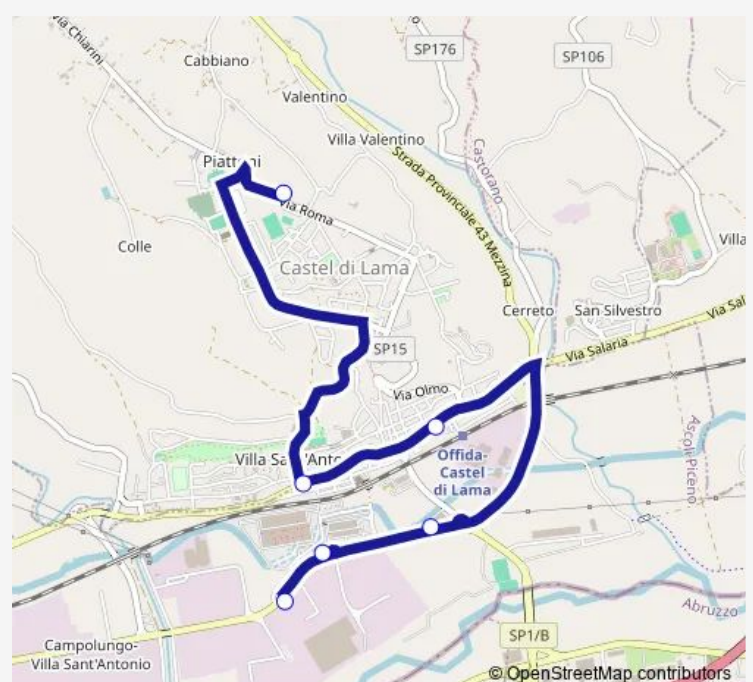

Piattoni - Scuola Media

Castel DI Lama - Casa Cantoniera

Castel DI Lama - BAR Dello Sport

Z.Ind.Le-Concess Autolelli

Autolelli - Asse Attrezzato

Scuola Edile - Asse Attrezzato

Route schedule

Piattoni - Scuola Media — Scuola Edile - Asse Attrezzato

Monday 08:00

Tuesday 08:00

Wednesday 08:00

Thursday 08:00

Friday 08:00

Saturday 08:00

Sunday —

Route info

Direction: Piattoni - Scuola Media

Stops: 6

Trip Duration: 0 hour 10 min

Bus time schedules and route maps are available in an offline PDF at busmaps.com. Use the busmaps.com website to see live bus times, train schedule or subway schedule, and step-by-step directions for all public transit in Castel di Lama