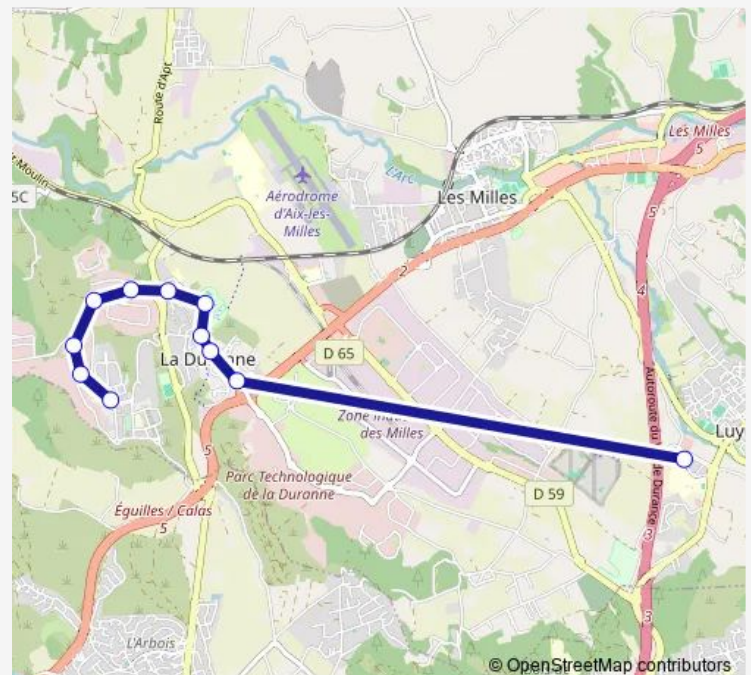

**Direction**

Clg Sophie Germain — Duranne Ecole

11 stops

[Open route schedule](#)

Clg Sophie Germain

Foucault

De Broglie

Arago

## Route schedule

Clg Sophie Germain — Duranne Ecole

Monday 15:30-16:40

Tuesday 15:30-16:40

Wednesday 12:15

Thursday 15:30-16:40

Friday 15:30-16:40

Saturday —

## Route info

Direction: Clg Sophie Germain

Stops: 11

Trip Duration: 0 hour 30 min

## Route info

Direction: C. Cial des Milles

Stops: 27

Trip Duration: 0 hour 31 min

Novotel

ADM Zola

8305-3 Bus time schedules and route maps are available in an offline PDF at [busmaps.com](https://busmaps.com). Use the [busmaps.com](https://busmaps.com) website to see live bus times, train schedule or subway schedule, and step-by-step directions for all public transit in Aix-en-Provence