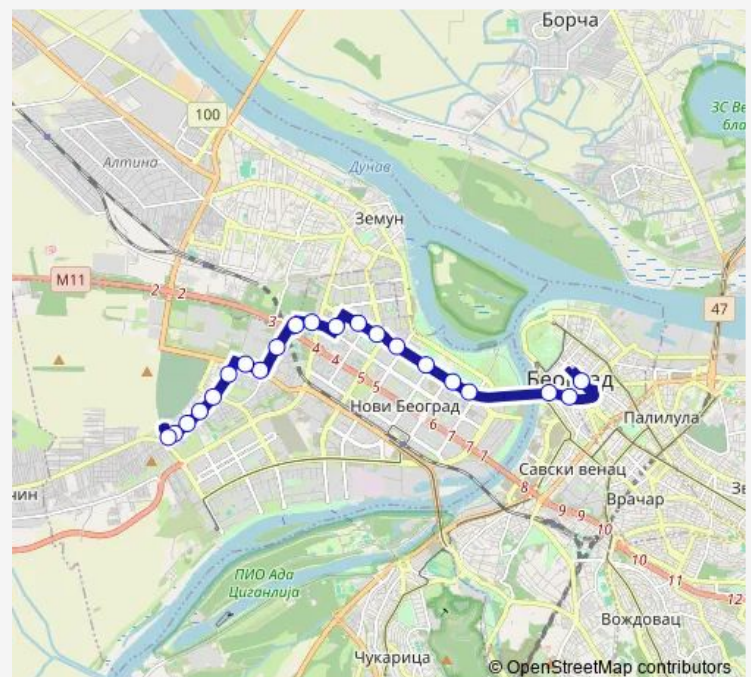

Milana Vujaklije

Magelanova

Bežanijska Kosa

Route schedule

Trg Republike — Bežanijska Kosa

Monday	24:30-02:30 ⁺¹
Tuesday	24:30-02:30 ⁺¹
Wednesday	24:30-02:30 ⁺¹
Thursday	24:30-02:30 ⁺¹
Friday	24:30-02:30 ⁺¹
Saturday	—
Sunday	—

Route info

Direction: Trg Republike

Stops: 21

Trip Duration: 0 hour 28 min

75n — Trg Republike - Bežanijska Kosa

BusMaps

Direction

Bežanijska Kosa — Trg Republike

22 stops

[Open route schedule](#)

Bežanijska Kosa

Magelanova

Milana Vujaklije

Marka Ristića

Ljubinke Bobić

Peđe Milosavljevića

Route schedule

Bežanijska Kosa — Trg Republike

Monday	25:00-02:00 ⁺¹
Tuesday	03:00-02:00 ⁺¹
Wednesday	03:00-02:00 ⁺¹
Thursday	03:00-02:00 ⁺¹
Friday	03:00-02:00 ⁺¹
Saturday	03:00
Sunday	—

Route info

Direction: Bežanijska Kosa