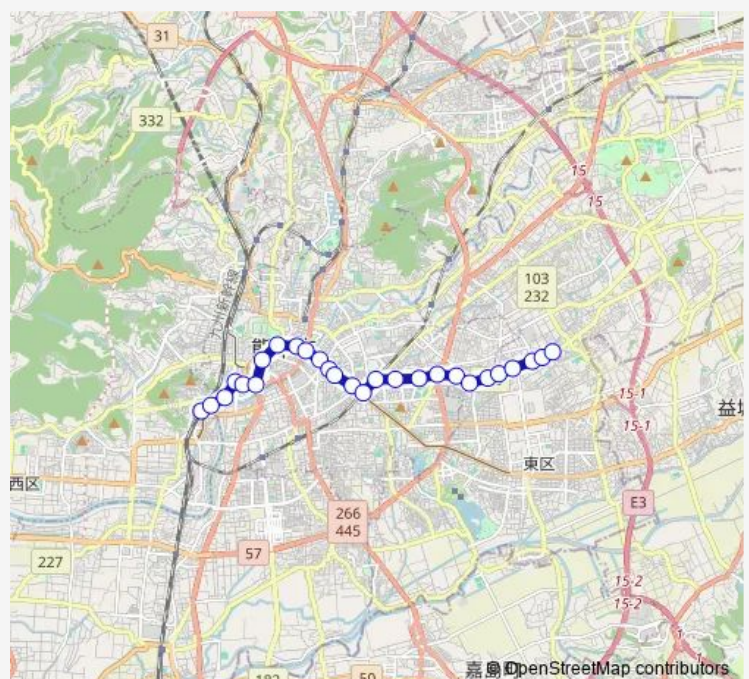

Thursday 18:53

Friday 18:53

Saturday 19:25

Sunday 10:45-19:14

Route info

Direction: 熊本駅前

Stops: 27

Trip Duration: 0 hour 43 min

J1-1 : 熊本駅→桜町バスターミナル→水前寺駅→京塚→新外→小峯営業所

灰塚 (熊本)

東灰塚

新外入口

新外中通り

新外

小峯営業所

Bus time schedules and route maps are available in an offline PDF at busmaps.com. Use the busmaps.com website to see live bus times, train schedule or subway schedule, and step-by-step directions for all public transit in Kumamoto