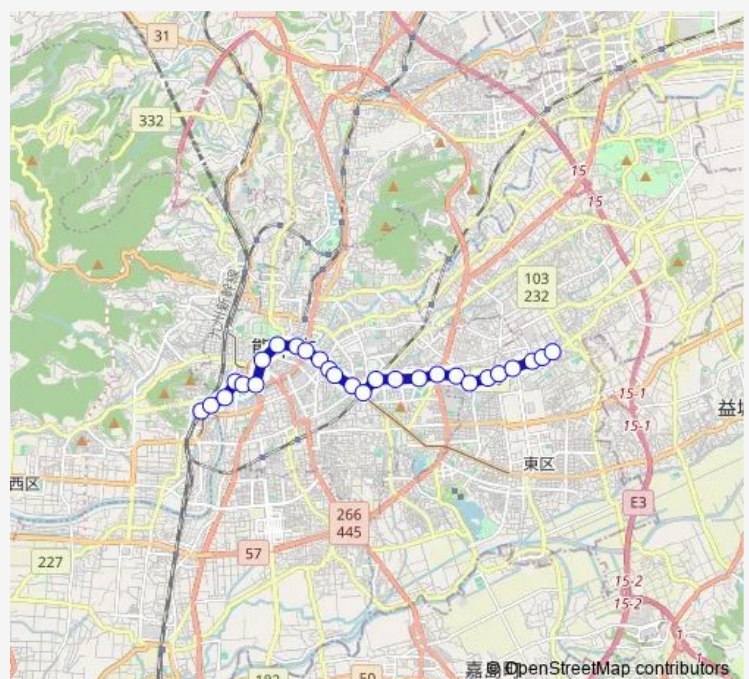

Thursday 18:53

Friday 18:53

Saturday 19:25

Sunday 10:45-19:14

Route info

Direction: 熊本駅前

Stops: 27

Trip Duration: 0 hour 38 min

J1-1 : 熊本駅→桜町バスターミナル→水前寺駅→京塚→新外→小峯営業所

灰塚 (熊本)

東灰塚

新外入口

新外中通り

新外

小峯営業所

Bus time schedules and route maps are available in an offline PDF at busmaps.com. Use the busmaps.com website to see live bus times, train schedule or subway schedule, and step-by-step directions for all public transit in Kumamoto