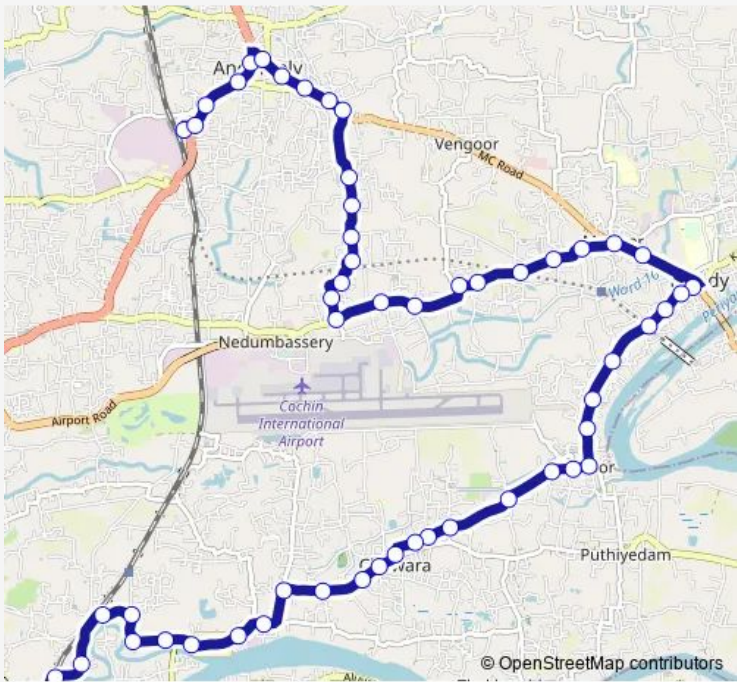

## Bus Angamaly ↔ Chowara

[Go to website](#)

**Direction**  
 Ankamaly Private Stand — Chowara Railway Gate  
 55 stops  
[Open route schedule](#)

- Ankamaly Private Stand
- Railway
- St Antonys School
- Bank Junction
- Chungam
- LF Junction
- LF Hospital
- Oliyaan Kappela
- Areekal
- Nayathod Junction
- Kavarapparambu
- Thazhathu Pally
- Divine Hospital
- Nayathode School Junction
- Quality
- Naayathode South
- Naayathode
- Atlas
- Chethicode
- Piraroor
- Piraroor Diary

Route schedule  
 Ankamaly Private Stand — Chowara Railway Gate

Monday	06:00
Tuesday	06:00
Wednesday	06:00
Thursday	06:00
Friday	06:00
Saturday	06:00
Sunday	06:00

Route info  
 Direction: Ankamaly Private Stand  
 Stops: 55  
 Trip Duration: 1 hour 5 min

■ Angamaly ↔ Chowara BusMaps

Manakkapady

Ambalanada

St Antonys School

Mattur junction

Arogya kendram

Kalady

Mathaipady