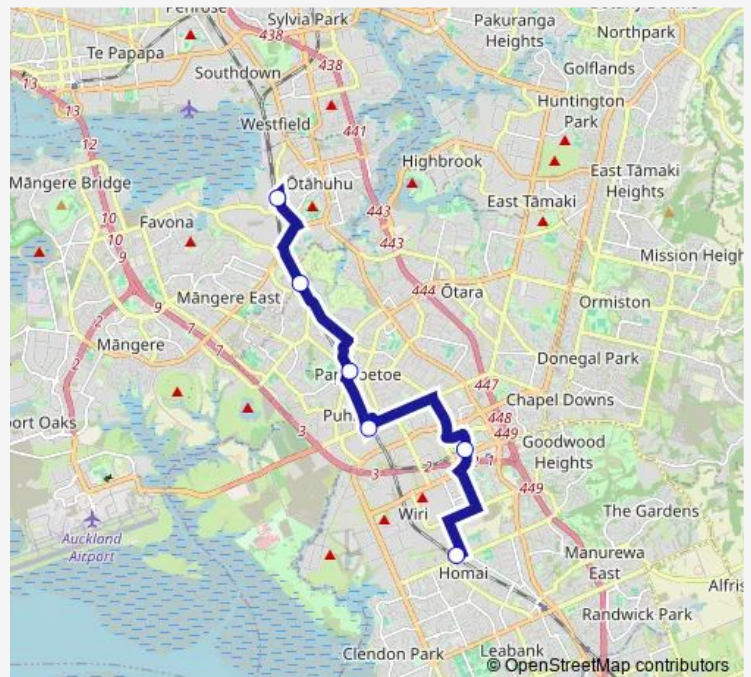

Bus RBSE

[Go to website](#)

Direction

Homai Station — Stop D Otahuhu Station

6 stops

[Open route schedule](#)

Homai Station

Stop A Manukau Station

Stop C Puhinui

Stop B Papatoetoe Station

Middlemore Station and Hospital

Stop D Otahuhu Station

Route schedule

Homai Station — Stop D Otahuhu Station

Monday	—
Tuesday	04:40-20:37
Wednesday	04:40-20:37
Thursday	04:40-20:37
Friday	04:40-20:37
Saturday	06:00-21:11
Sunday	06:00-21:37

Route info

Direction: Homai Station

Stops: 6

Trip Duration: 0 hour 30 min

■ RBSE

BusMaps

Direction

Stop B Otahuhu Station — Homai Station

6 stops

[Open route schedule](#)

Stop B Otahuhu Station

Middlemore Station and Hospital

Stop C Papatoetoe Station

Stop C Puhinui

Stop B Manukau Station

Homai Station