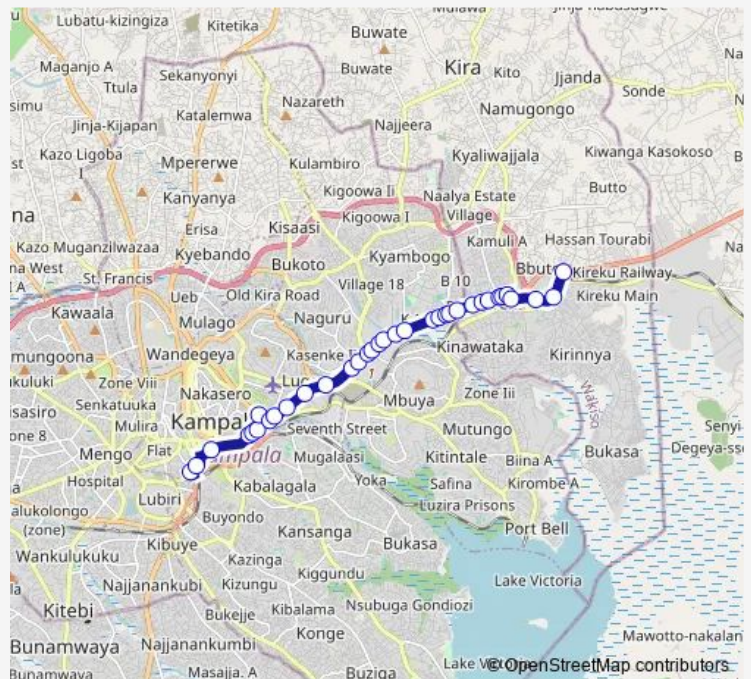

Tuesday 06:30-19:00

Wednesday 06:30-19:00

Thursday 06:30-19:00

Friday 06:30-19:00

Saturday 06:30-19:00

Sunday 06:30-19:00

Route info

Direction: Usafi Taxi Park

Stops: 35

Trip Duration: 0 hour 59 min

Ic132 — Bweyogerere-Usafi Taxi Park

BusMaps

Nabisunsa

Banda

Hass Petrol Station (Banda)

Petro Fuel Station (Banda)