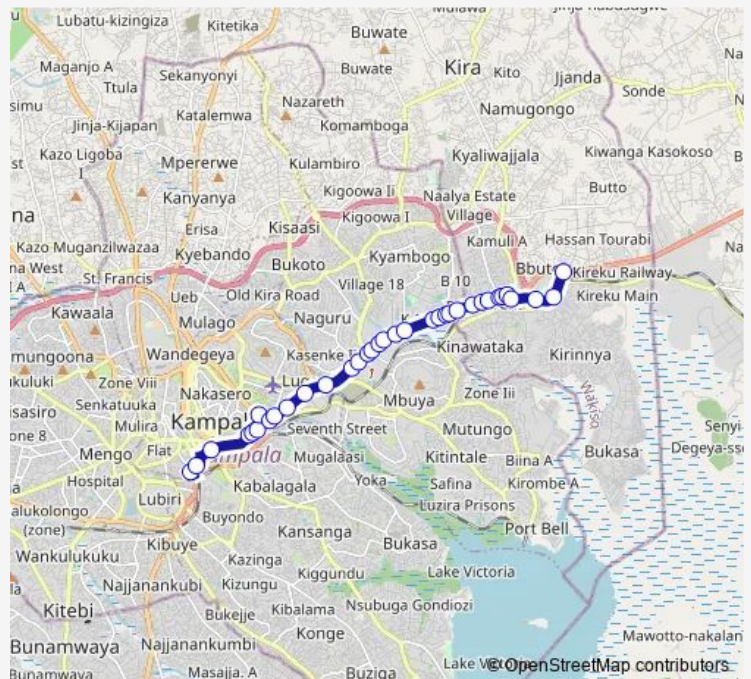

Tuesday 06:30-19:00

Wednesday 06:30-19:00

Thursday 06:30-19:00

Friday 06:30-19:00

Saturday 06:30-19:00

Sunday 06:30-19:00

Route info

Direction: Usafi Taxi Park

Stops: 35

Trip Duration: 1 hour 18 min

IC132 — Bweyogerere-Usafi Taxi Park

Nabisunsa

Banda

Hass Petrol Station (Banda)

Petro Fuel Station (Banda)

Global Paints (Jinja Rd)