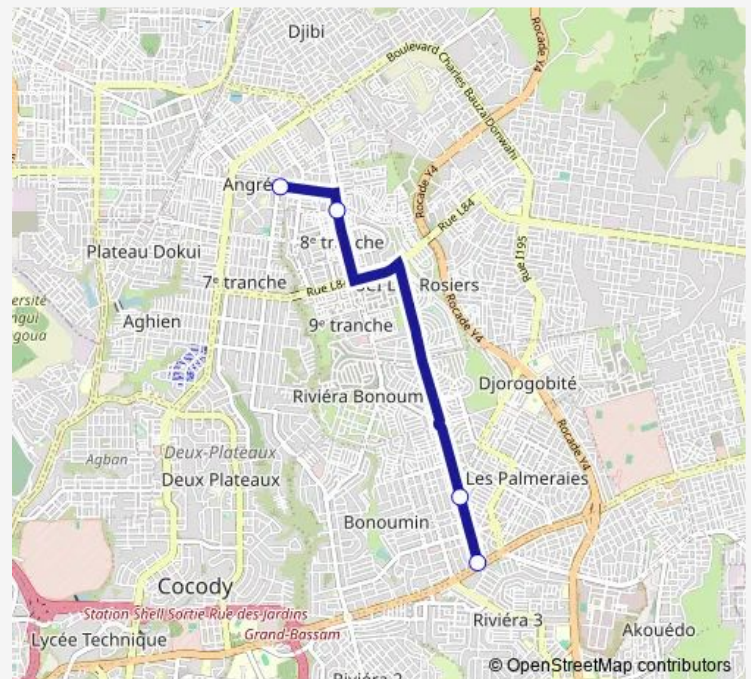

Bus woro woro : Palmeraie ↔ Terminus 81-82

[Go to website](#)

Direction

Warren Palmeraie — Terminus 81/82

6 stops

[Open route schedule](#)

Warren Palmeraie

Mosquée

Groupe Scolaire les Petites Abeilles

Cnps

Pharmacie Bien Être

Terminus 81/82

Route schedule

Warren Palmeraie — Terminus 81/82

Monday	06:00
Tuesday	06:00
Wednesday	06:00
Thursday	06:00
Friday	06:00
Saturday	06:00
Sunday	06:00

Route info

Direction: Warren Palmeraie

Stops: 6

Trip Duration: 0 hour 25 min

woro woro : Palmeraie ↔ Terminus 81-82

Direction

Terminus 81/82 — Warren Palmeraie

4 stops

[Open route schedule](#)

Terminus 81/82

Pharmacie 8e Tranche

Garage

Warren Palmeraie

Route schedule

Terminus 81/82 — Warren Palmeraie

Monday	06:00
Tuesday	06:00
Wednesday	06:00
Thursday	06:00
Friday	06:00
Saturday	06:00
Sunday	06:00