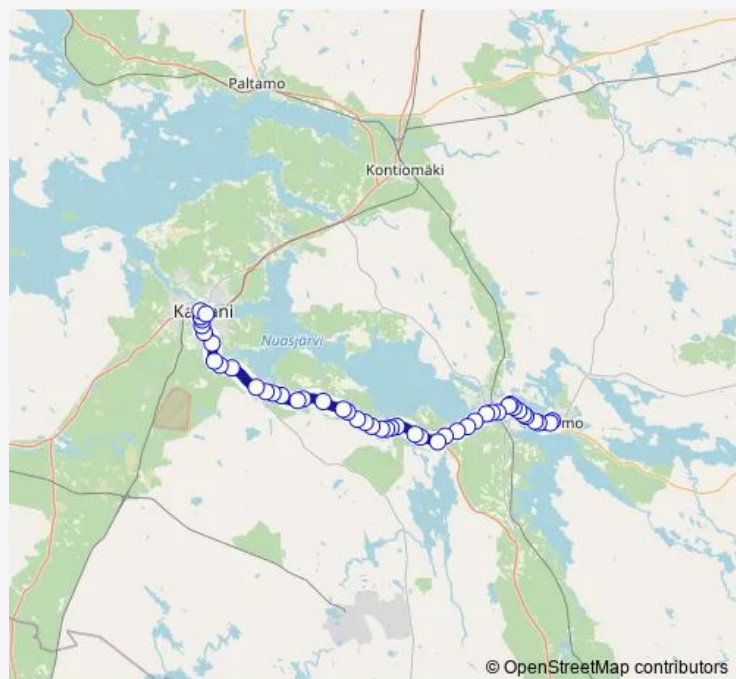

Thursday 15:05

Friday 15:05

Saturday —

Sunday —

Route info

Direction: Markkinatie L

Stops: 46

Trip Duration: 0 hour 55 min