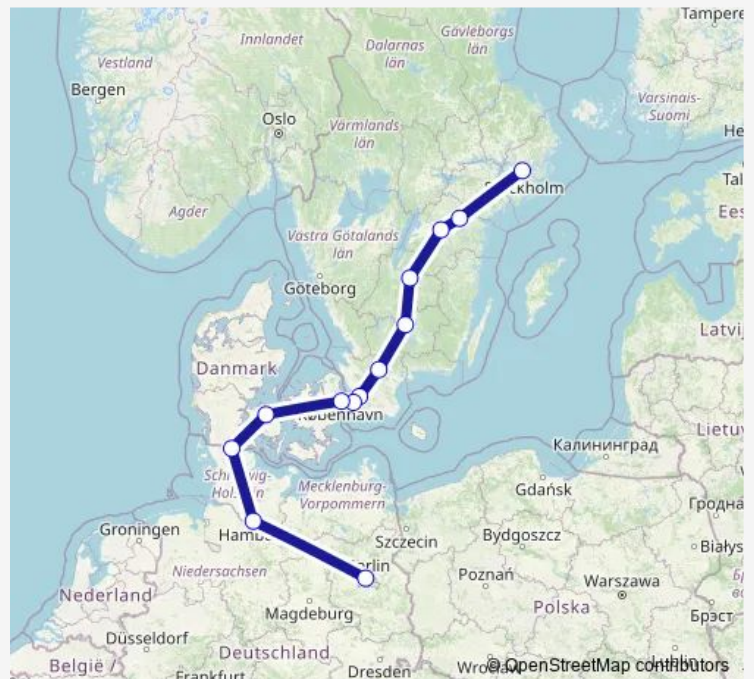

Alvesta station

Hässleholm Centralstation

Lund Centralstation

Malmö Centralstation

Copenhagen Airport

Odense

Padborg

Hamburg Hbf

Berlin Hbf

### Route schedule

Stockholm Centralstation — Berlin Hbf

Monday —

Tuesday —

Wednesday —

Thursday —

Friday 17:34

Saturday 17:34

### Route info

Direction: Stockholm Centralstation

Stops: 13

Trip Duration: 18 hour 38 min

13401