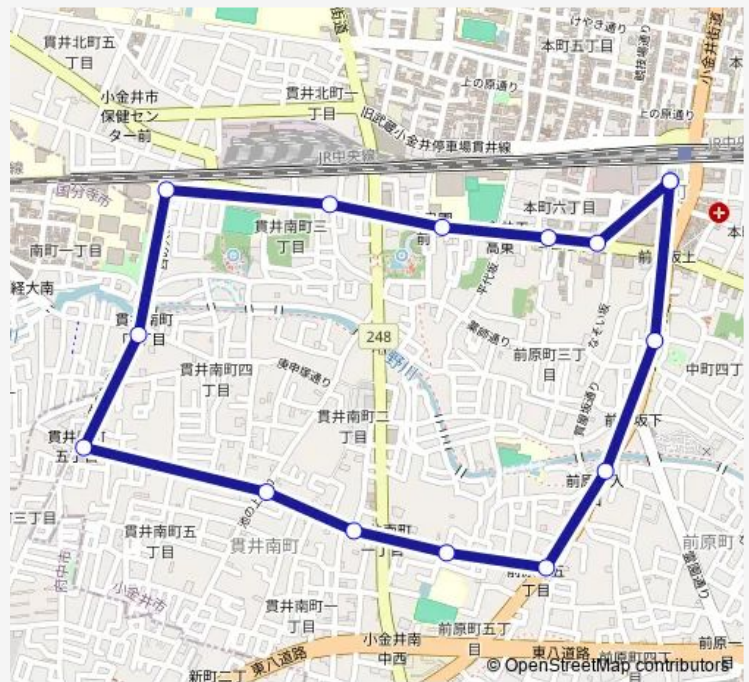

### Route schedule

武蔵小金井駅南口 — 武蔵小金井駅南口

Monday 06:32-21:58

Tuesday 06:32-21:58

Wednesday 06:32-21:58

Thursday 06:32-21:58

Friday 06:32-21:58

Saturday 06:58-21:58

Sunday 06:58-21:58

### Route info

Direction: 武蔵小金井駅南口

Stops: 15

Trip Duration: 0 hour 21 min

武 5 1 Bus time schedules and route maps are available in an offline PDF at [busmaps.com](https://busmaps.com). Use the [busmaps.com](https://busmaps.com) website to see live bus times, train schedule or subway schedule, and step-by-step directions for all public transit in Koganei