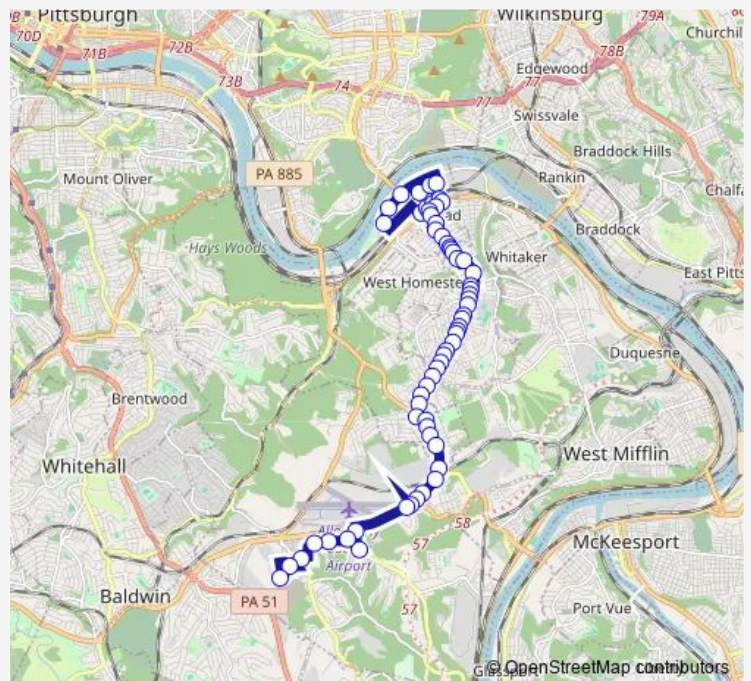

# Bus 53 Homestead Park

[Go to website](#)

**Direction**  
 Amity ST + Target Drive — WAL Mart DR + Shelter  
 62 stops  
[Open route schedule](#)

- Amity ST + Target Drive
- Target DR + Target Perimeter Rd
- Giant Eagle Drive + Drug Store
- Waterfront DR + Bridge ST. (RED Robin)
- Waterfront DR + Loews Theatre
- Waterfront DR + Costco Wholesale Drwvy
- 8TH AVE AT West ST Fs
- 8TH AVE + Amity Fs
- 8TH AVE + ANN Fs
- 8TH AVE + McClure
- McClure ST + 9th
- 9TH AVE + Ann
- 9TH AVE + Amity
- Amity ST + 10th
- 12th AVE + Amity Fs
- West ST + 13th
- West ST + 15th
- West ST + 17th
- West ST + 18th
- West ST + Homestead Health Ctr
- West ST + Munhall Boro Bldg

**Route schedule**

Amity ST + Target Drive — WAL Mart DR + Shelter

Monday	10:16-19:13
Tuesday	—
Wednesday	—
Thursday	—
Friday	—
Saturday	06:18-00:09 <sup>+1</sup>
Sunday	10:16-19:13

**Route info**

Direction: Amity ST + Target Drive  
 Stops: 62  
 Trip Duration: 0 hour 36 min

## Direction

WAL Mart DR + Shelter — Drive TO Lowes + Storefront Drive

53 stops

[Open route schedule](#)

WAL Mart DR + Shelter

Century DR + Gabriel Brothers

Mountainview DR + Grease Monkey

OLD Elizabeth RD + Bluemont Dr

## Route info

Direction: WAL Mart DR + Shelter

Stops: 53

Trip Duration: 0 hour 34 min

Main ST + Leslie

Main ST + Fulton

Main ST + #4117

Main ST + Caroline