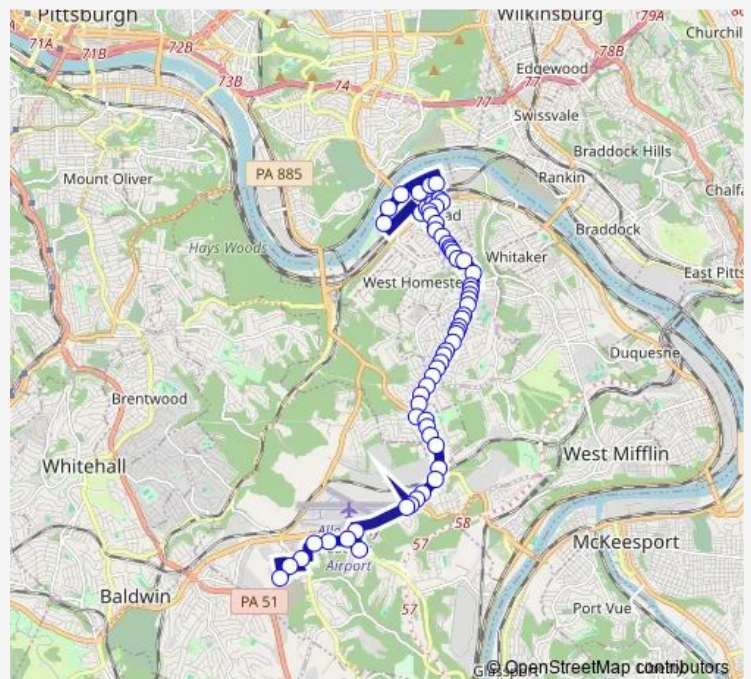

12th AVE + Amity Fs

WEST ST + 13TH

WEST ST + 15TH

WEST ST + 17TH

WEST ST + 18TH

West ST + Homestead Health Ctr

WEST ST + MUNHALL BORO BLDG

Route schedule

Amity ST + Target Drive — WAL Mart DR + Shelter

Monday	—
Tuesday	—
Wednesday	10:16-19:13
Thursday	10:16-19:13
Friday	—
Saturday	06:18-00:09 ⁺¹
Sunday	10:16-19:13

Route info

Direction: Amity ST + Target Drive

Stops: 62

Trip Duration: 0 hour 32 min

■ 53 — Homestead Park

WEST ST + 21ST

22ND AVE + MAIN

MAIN ST + HOMESTEAD-DUQUESNE

MAIN ST + EDNA

MAIN ST + MARHAM

Thursday 09:20-18:20

Friday —

Saturday 05:21-23:20

Sunday 09:20-18:20

Route info

Direction: WAL Mart DR + Shelter

Stops: 53

Trip Duration: 0 hour 35 min