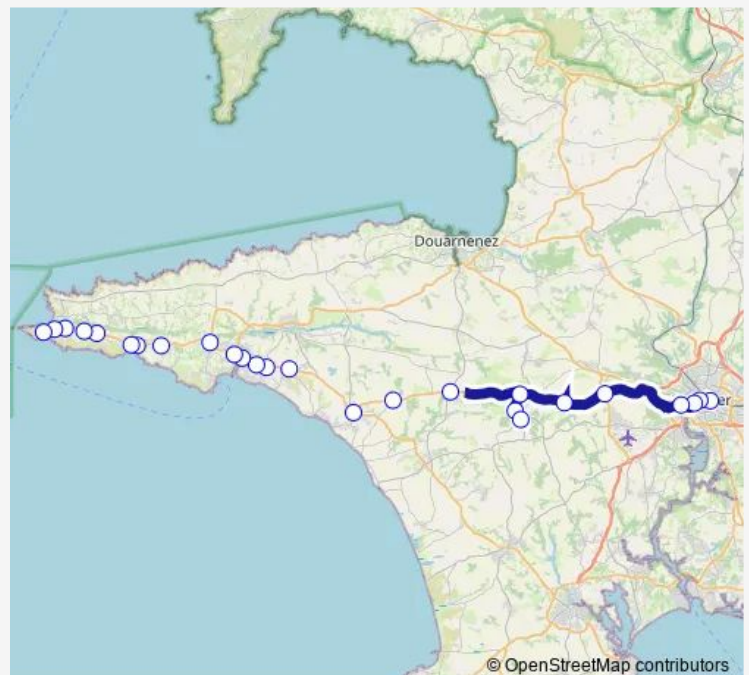

Thursday —

Friday —

Saturday —

Sunday —

Route info

Direction: Bourg

Stops: 5

Trip Duration: 0 hour 54 min

53 — Audierne - Quimper

Direction

Gare Routière Sncf — Quai Anatole France

14 stops

[Open route schedule](#)

Gare Routière Sncf

Saint Corentin

44 Quai de l'Odet

Trébeuzec

Rue de Locqueran

Quai Anatole France

Route schedule

Gare Routière Sncf — Quai Anatole France

Monday 17:55

Tuesday 17:55

Wednesday —

Friday 06:40

Saturday —

Sunday —

Route info

Direction: Quai Anatole France

Stops: 12

Trip Duration: 1 hour 5 min

Direction