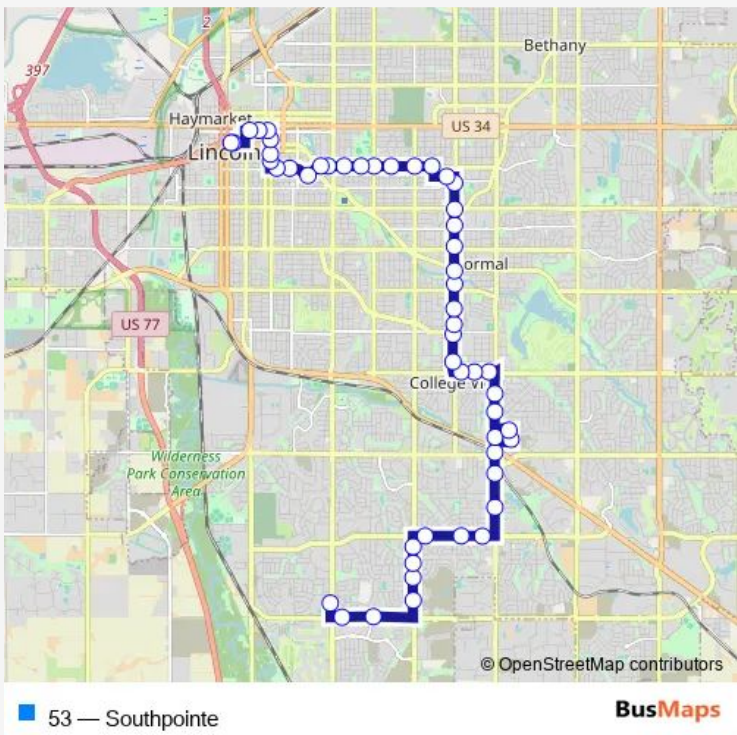

Bus 53 Southpointe

[Go to website](#)

Direction
 L Street & South 11th Street, Stop 2 — Walmart South 27th Street

45 stops

[Open route schedule](#)

- L Street & South 11th Street, Stop 2
- M Street & South 14th Street, Se
- South 16th Street & M Street, Sw
- South 16th Street & K Street, Nw
- South 16th Street & J Street, Sw
- G Street & South 18th Street, Sw
- G Street & Capitol Avenue, Se
- G Street & South 23rd Street, Sw
- Randolph Street & South 25th Street, Sw
- Randolph Street & South 27th Street, Sw
- Randolph Street & South 29th Street, Se
- Randolph Street & South 32nd Street, Sw
- Randolph Street & South 33rd Street, Se
- Randolph Street & South 37th Street, Se
- Randolph Street & South 40th Street, Sw
- Randolph Street & South 44th Street, Sw
- F Street & South 46th Street, Sw
- South 48th Street & Valley Road, Nw
- South 48th Street & A Street, Nw
- South 48th Street & Sumner Street, Nw
- South 48th Street & South Street, Nw

Route schedule
 L Street & South 11th Street, Stop 2 — Walmart South 27th Street

Monday	05:40-18:40
Tuesday	05:40-18:40
Wednesday	05:40-18:40
Thursday	05:40-18:40
Friday	05:40-18:40
Saturday	07:10-17:10
Sunday	—

Route info

Direction: L Street & South 11th Street, Stop 2

Stops: 45

Trip Duration: 0 hour 35 min

South 48th Street & Normal Boulevard, Sw

South 48th Street & Van Dorn Street, Nw

South 48th Street & High Street, Nw

Route info

Direction: Walmart South 27th Street

Stops: 51

Trip Duration: 0 hour 43 min

South 48th Street & Apple Hill Lane, Se

South 48th Street & Van Dorn Street, Ne

South 48th Street & Normal Boulevard, Se