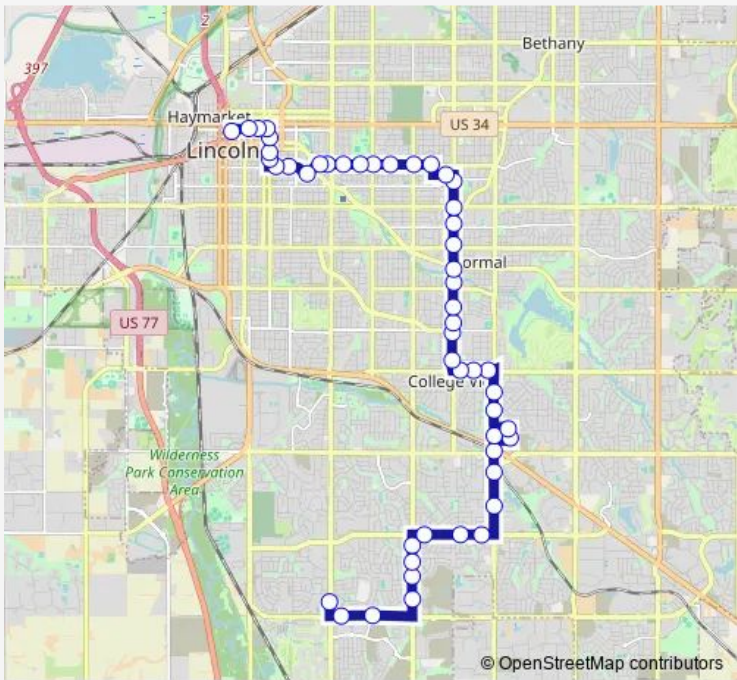

**Bus 53 Southpointe**

[Go to website](#)

**Direction**  
 Walmart South 27th Street — South 11th Street & N Street  
 50 stops  
[Open route schedule](#)

- Walmart South 27th Street
- Yankee Hill Road & South 27th Street, Se
- Yankee Hill Road & South 33rd Street, Se
- South 40th Street & Grainger Parkway, Se
- South 40th Street & San Mateo Lane, Ne
- South 40th Street & Santa Rosa Lane, Ne
- South 40th Street & Eagle Ridge Road, Ne
- Pine Lake Road & South 42nd Street, Se
- Pine Lake Road & Beaver Creek Lane, Se
- Pine Lake Road & Stephanie Lane, Sw
- South 56th Street & Shadow Pines Drive, Ne
- South 56th Street & Waltz Road, Ne
- South 56th Street & Nebraska Parkway, Se
- South 56th Street & Shady Creek Road, Se
- Edgewood Super Saver, W
- Edgewood Target, S
- South 56th Street & Elkcrest Drive, Se
- South 56th Street & La Salle Street, Se
- Pioneers Boulevard & 56th Street, Nw
- Pioneers Boulevard & South 52nd Street, Ne
- Pioneers Boulevard & South 49th Street, Ne

Route schedule  
 Walmart South 27th Street — South 11th Street & N Street

Monday	05:52-19:22
Tuesday	05:52-19:22
Wednesday	05:52-19:22
Thursday	05:52-19:22
Friday	05:52-19:22
Saturday	07:52-17:52
Sunday	—

Route info  
 Direction: Walmart South 27th Street  
 Stops: 50  
 Trip Duration: 0 hour 43 min

53 — Southpointe **BusMaps**

South 48th Street & Lowell Avenue, Se

South 48th Street & Bancroft Avenue, Ne

South 48th Street & Hillside Street, Ne

South 48th Street & Apple Hill Lane, Se

South 48th Street & Van Dorn Street, Ne

South 48th Street & Normal Boulevard, Se

South 48th Street & South Street, Ne

South 48th Street & Sumner Street, Ne

South 48th Street & A Street, Se