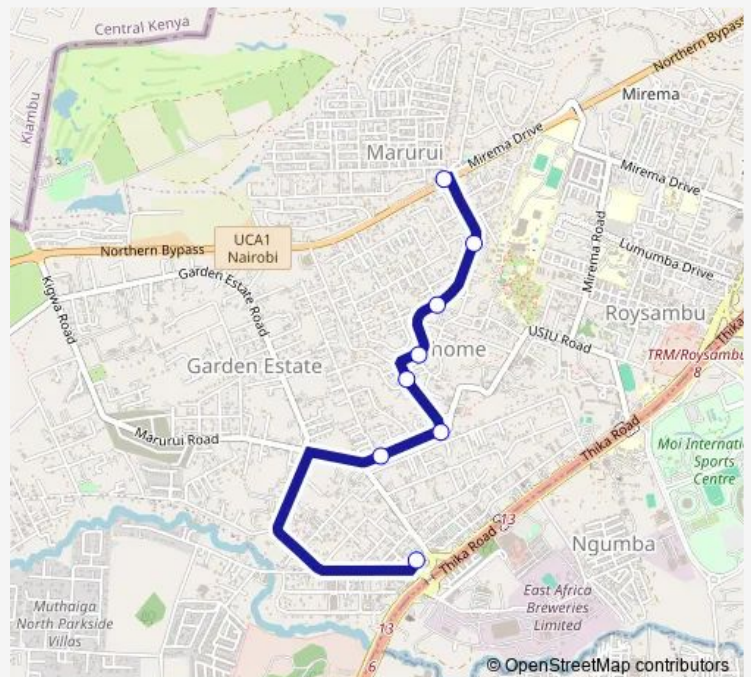

2nd Mugumoini Street

Nyati Drive

Steam Drive

Kona

Neighbours

Roasters

Route schedule

Marurui — Roasters

Monday 06:00

Tuesday 06:00

Wednesday 06:00

Thursday 06:00

Friday 06:00

Saturday 06:00

Sunday 06:00

Route info

Direction: Marurui

Stops: 8

Trip Duration: 0 hour 9 min

■ 53 — Roasters-Thome-Maruirui

Direction

Roasters — Marurui

9 stops

[Open route schedule](#)

Marurui

Route schedule

Roasters — Marurui

Monday	06:00
Tuesday	06:00
Wednesday	06:00
Thursday	06:00
Friday	06:00
Saturday	06:00
Sunday	06:00

Route info

Direction: Roasters

Stops: 9

Trip Duration: 0 hour 9 min